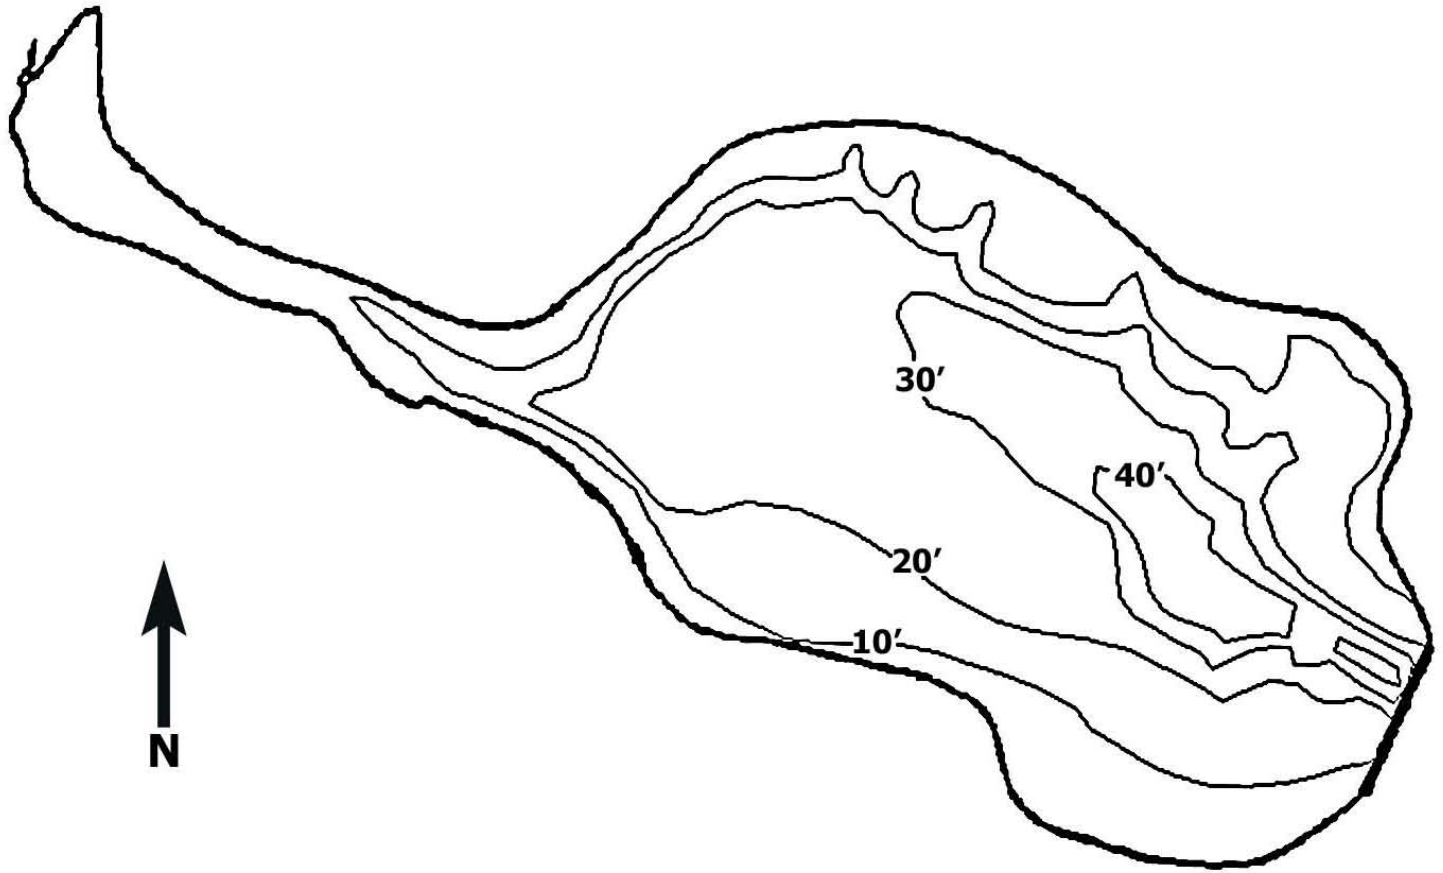

Region 7

Nathaniel Cole County Park Pond

Not For Use in Navigation

Nathaniel Cole County Park Pond

County: Broome

Town: Colesville

Surface Area: 44 Acres

Fish Species Present: Smallmouth Bass, Yellow Perch, Bluegill,
Brown Bullhead

Scale: 0  360 ft