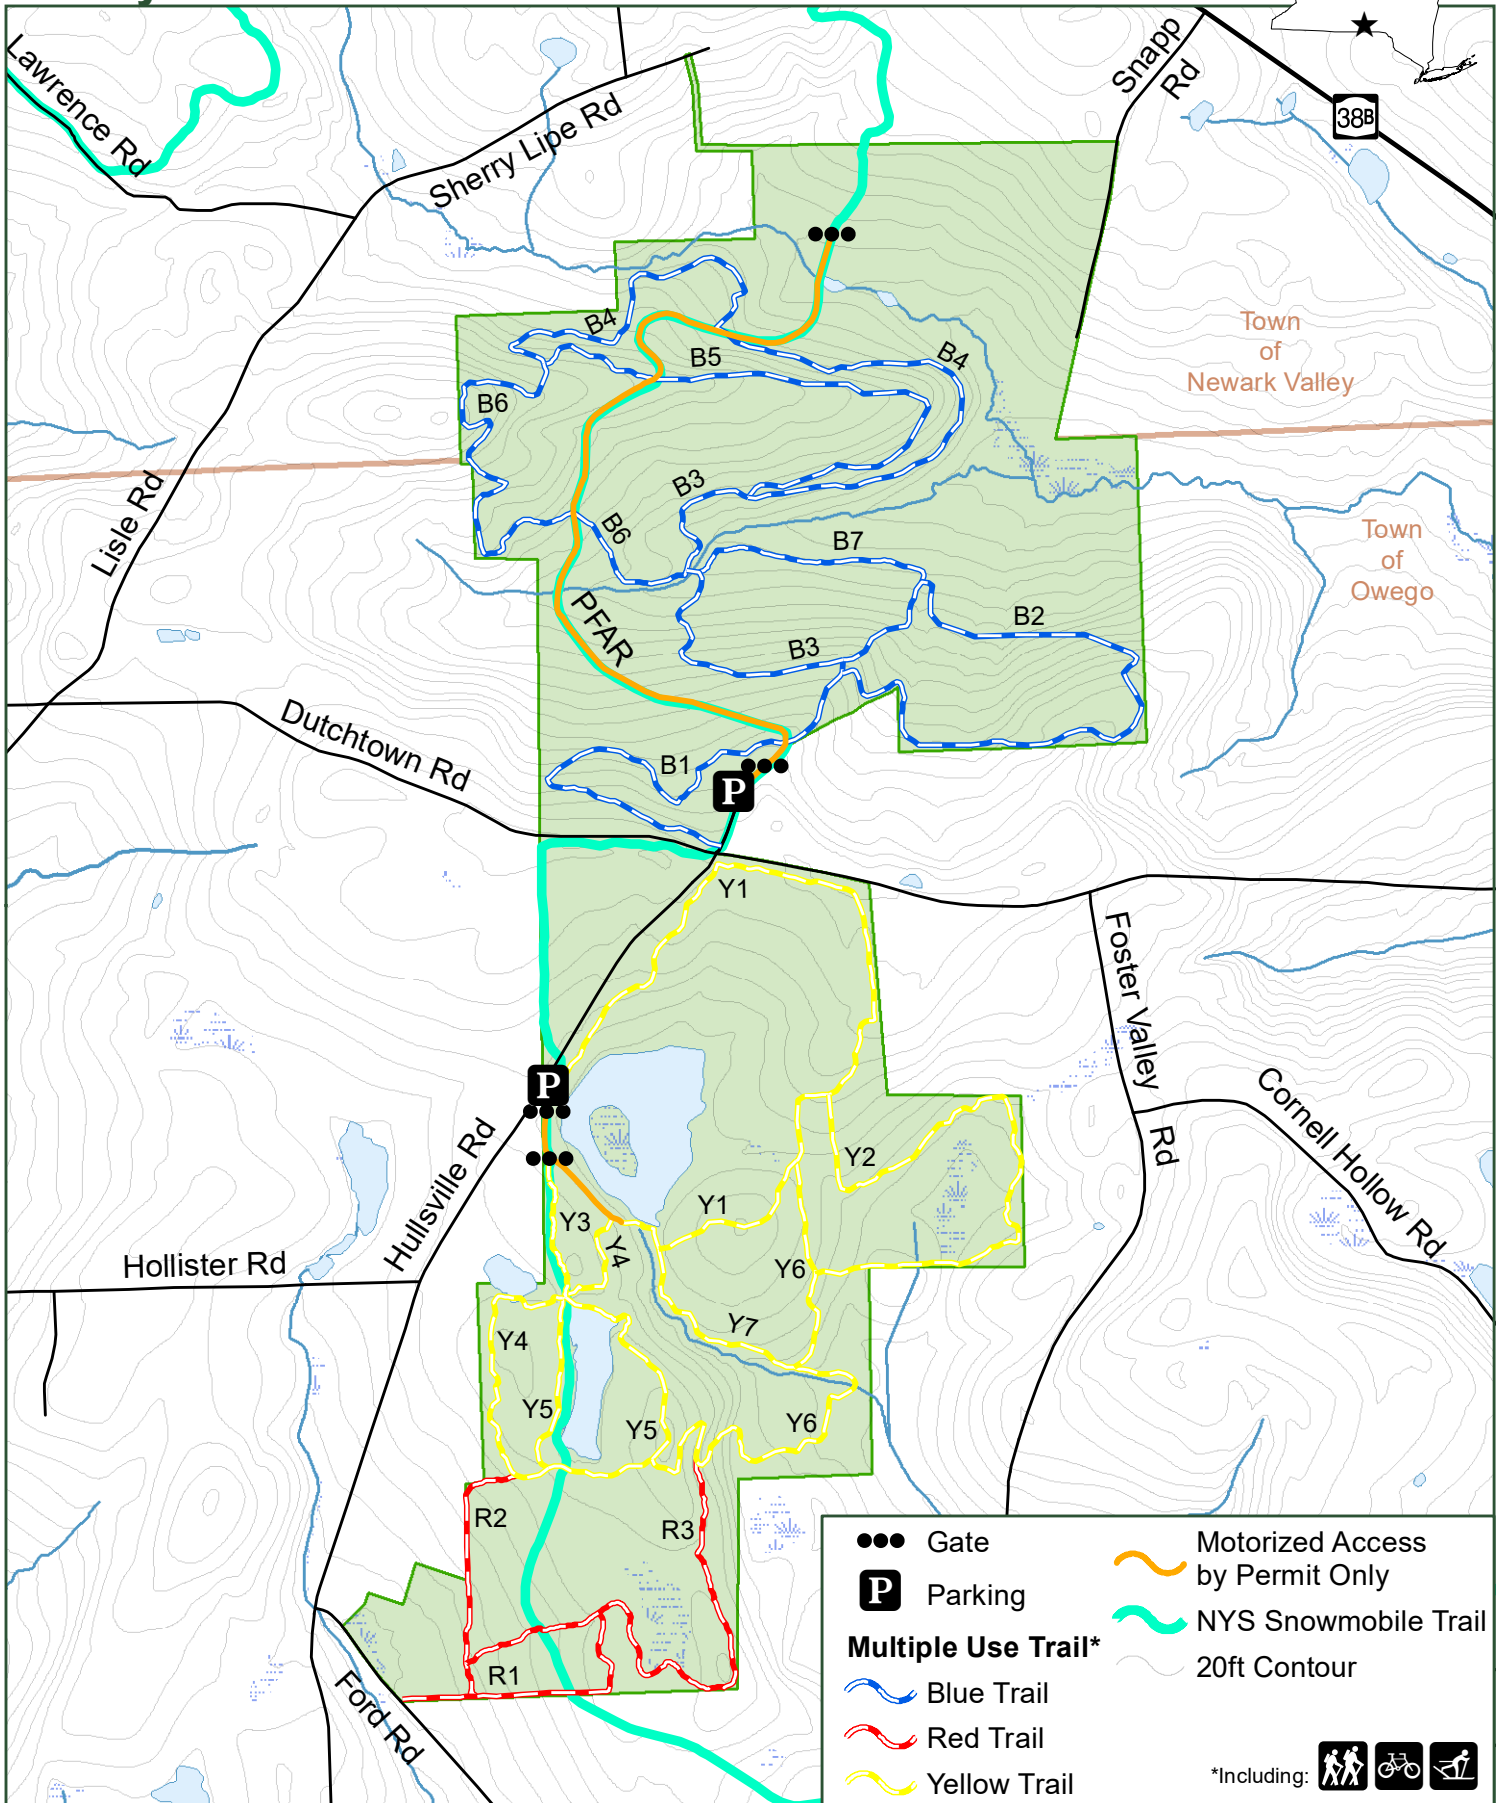

Oakley Corners State Forest

●●● Gate	Motorized Access by Permit Only
P Parking	NYS Snowmobile Trail
Multiple Use Trail*	20ft Contour
Blue Trail	
Red Trail	
Yellow Trail	
*Including:	