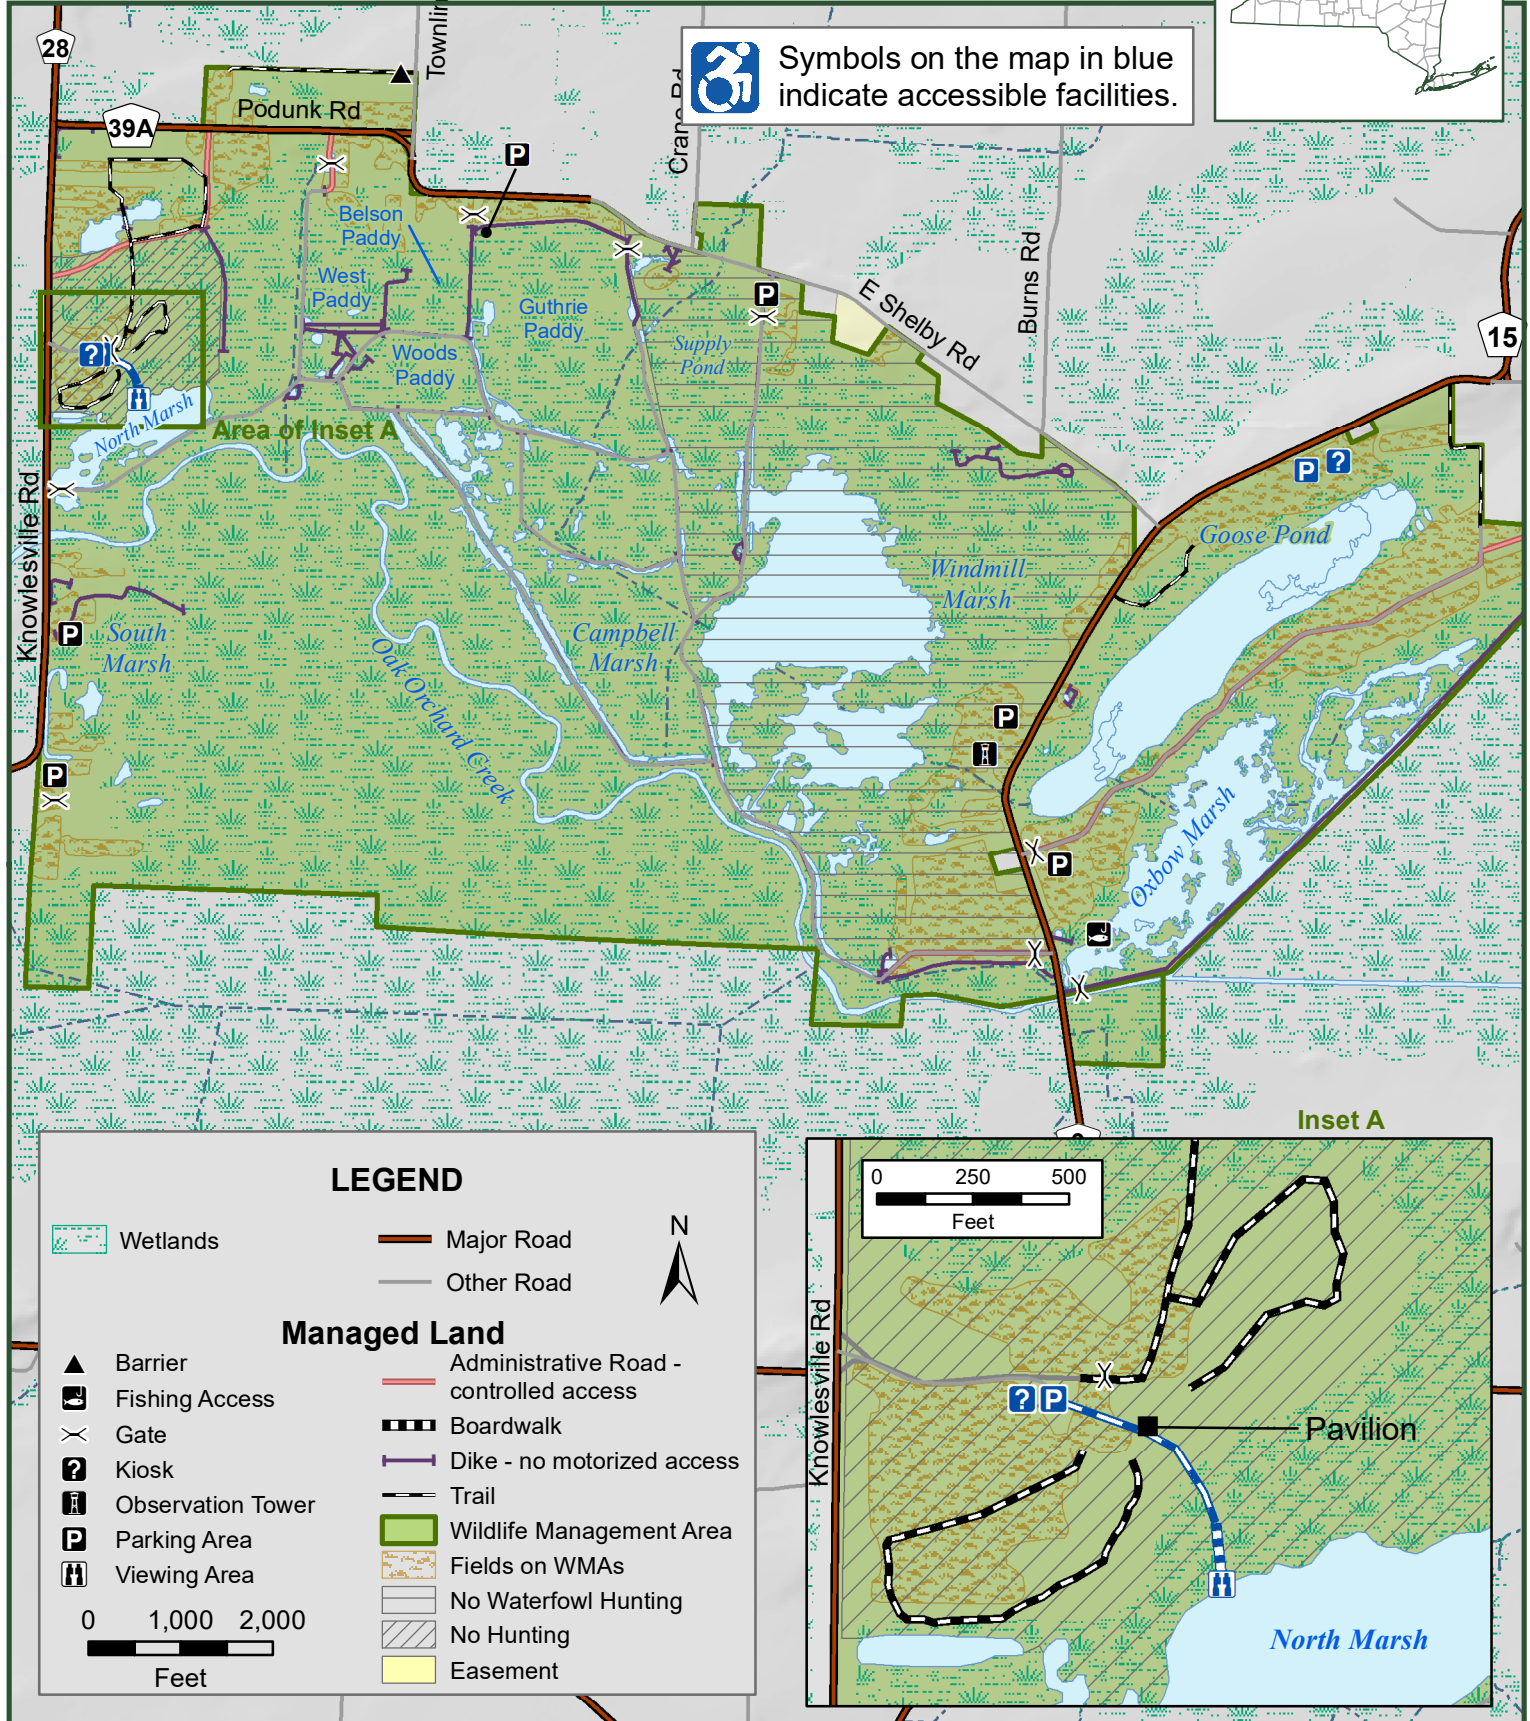

OAK ORCHARD

Wildlife Management Area

Special Regulations apply;
please contact
region for details

Department of
**Environmental
Conservation**

Barre and Shelby, Orleans Co.;
Oakfield and Alabama, Genesee Co.