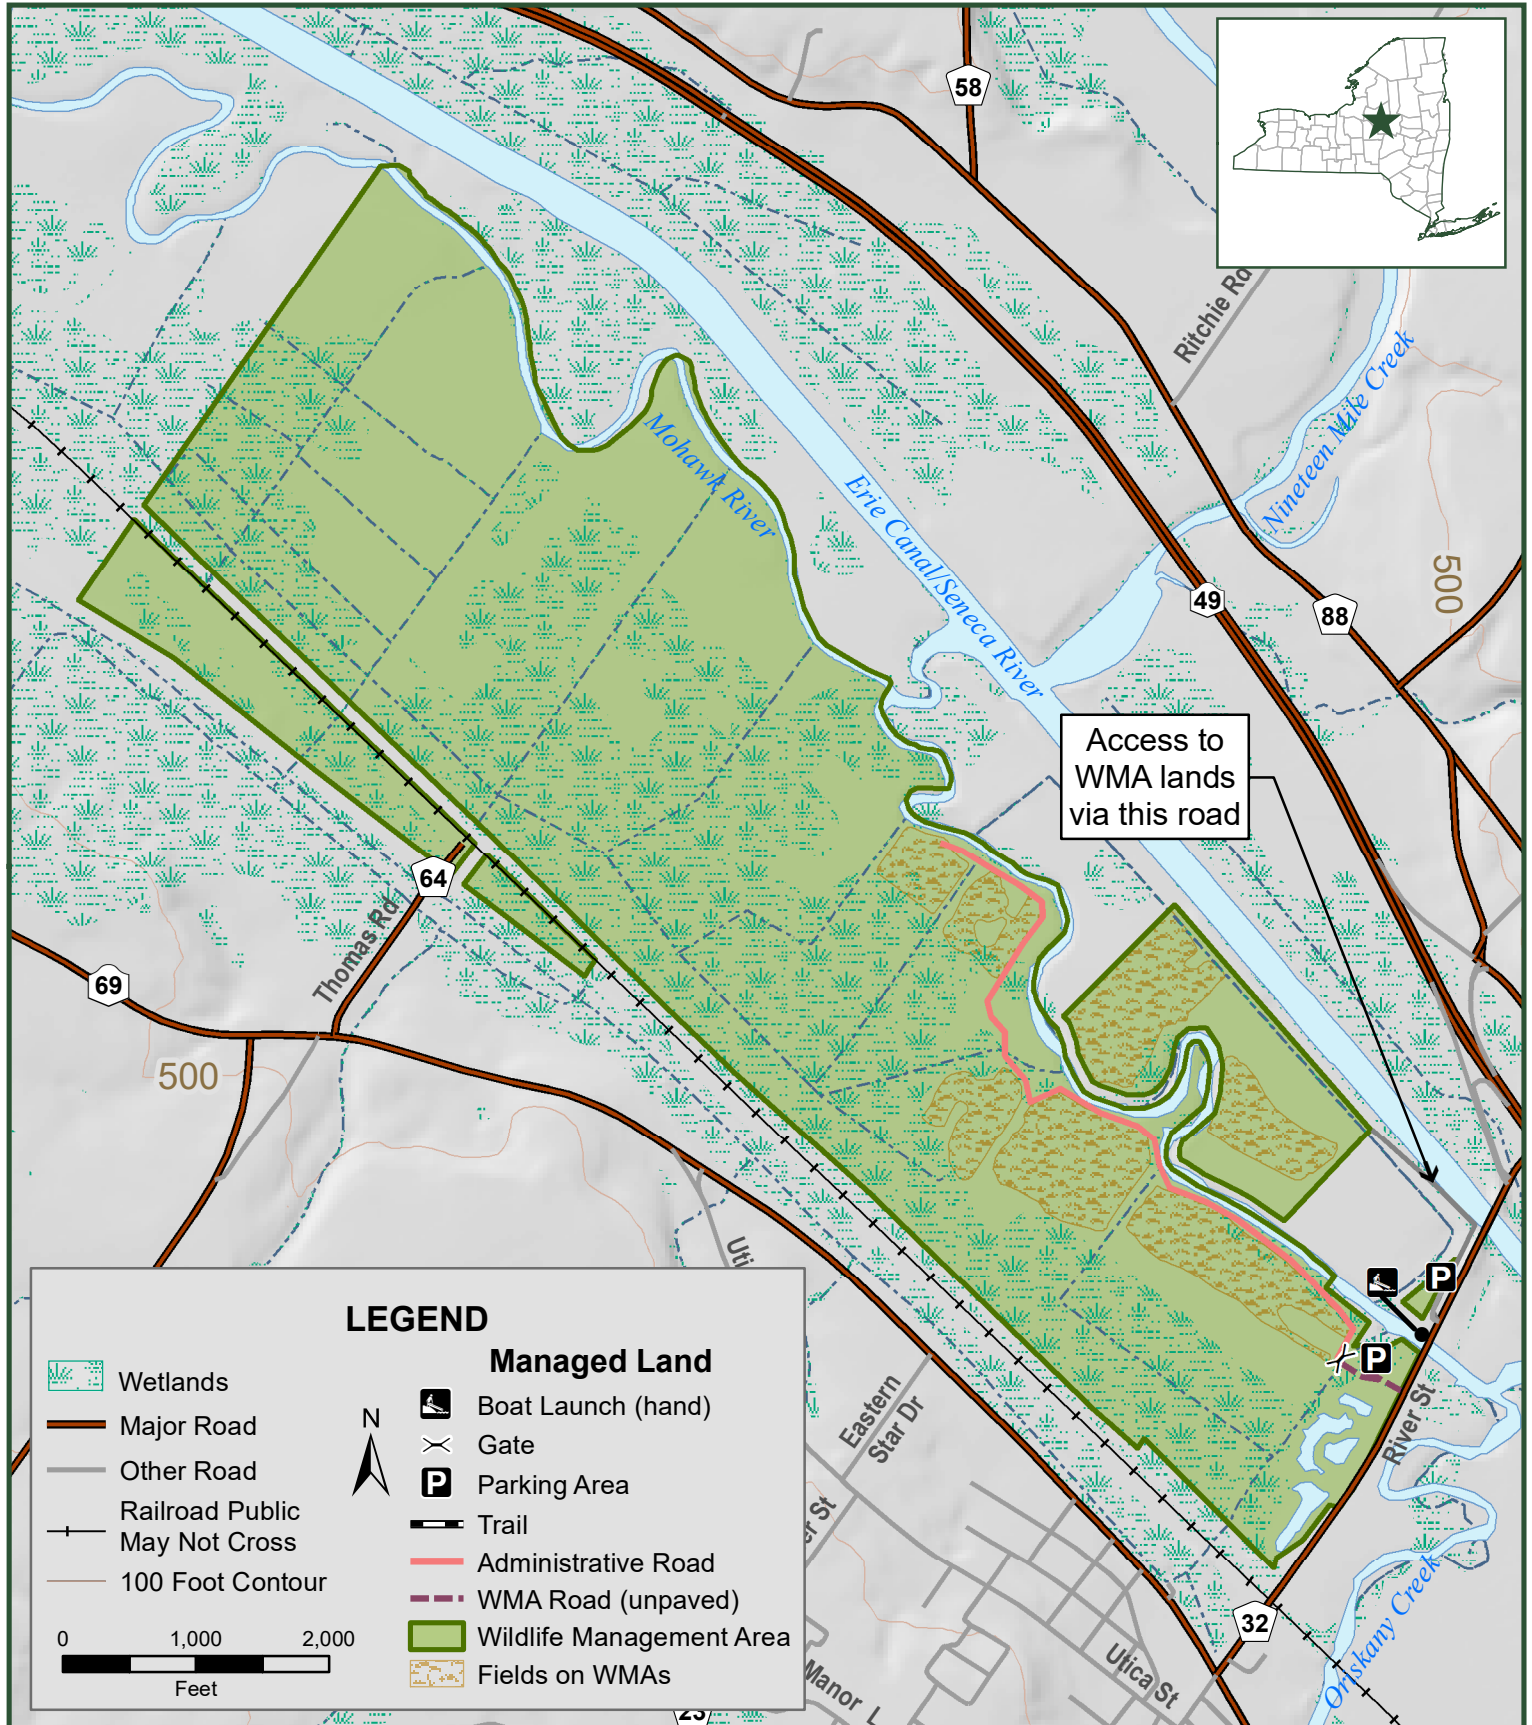

ORISKANY FLATS

Wildlife Management Area

The RR tracks are NOT open to public access.
 Railroad Right-of Ways are private property.

Department of
**Environmental
 Conservation**

Marcy, Rome, Floyd
 and Whitestown, Oneida Co.