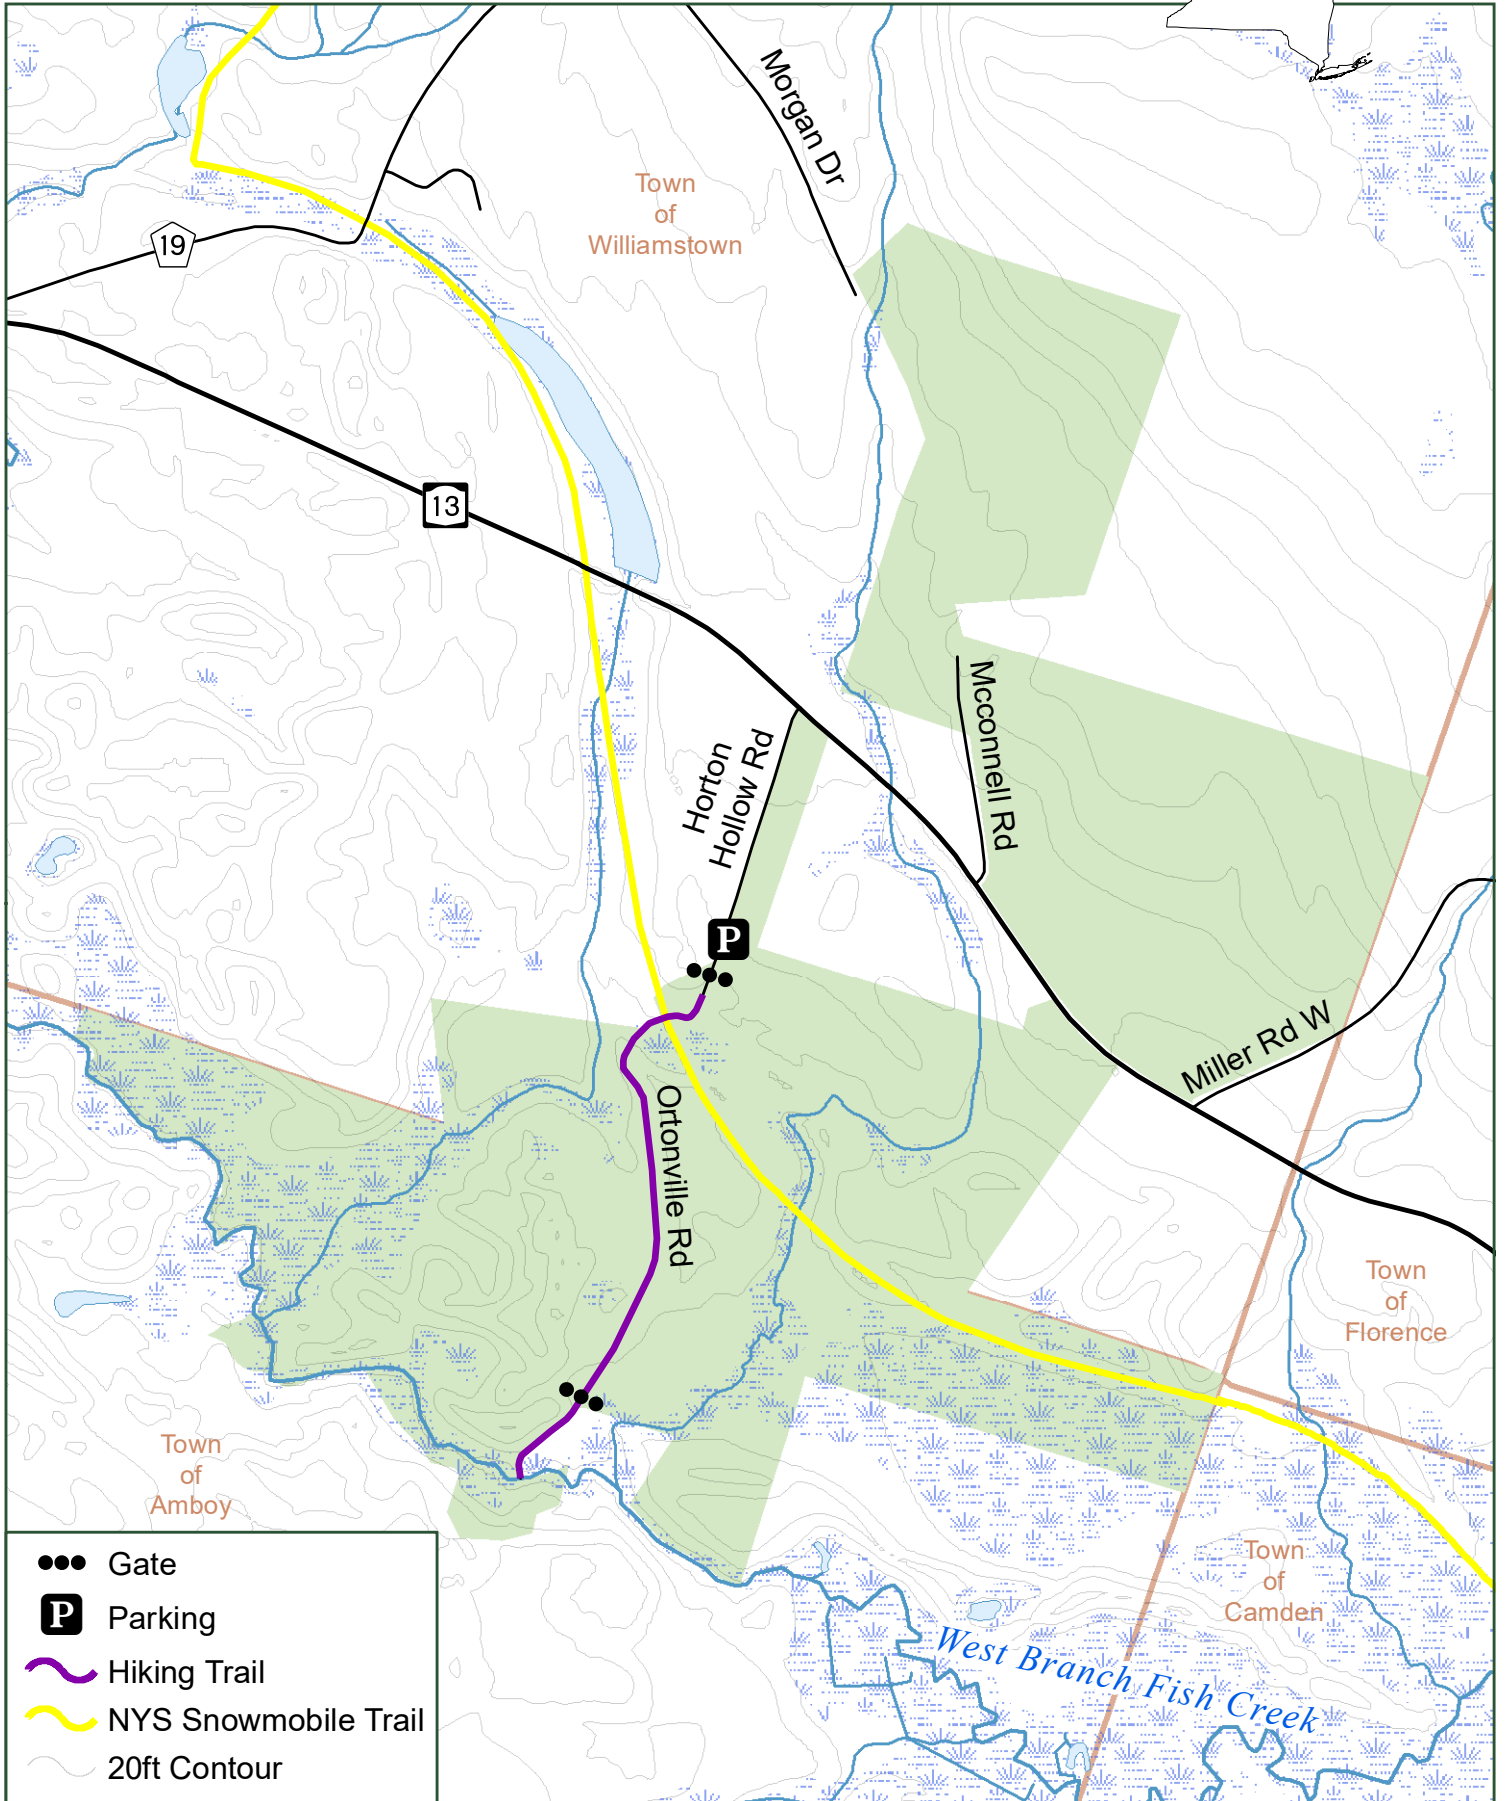

Orton Hollow State Forest

- Gate
- P** Parking
- ~ Hiking Trail
- ~ NYS Snowmobile Trail
- 20ft Contour