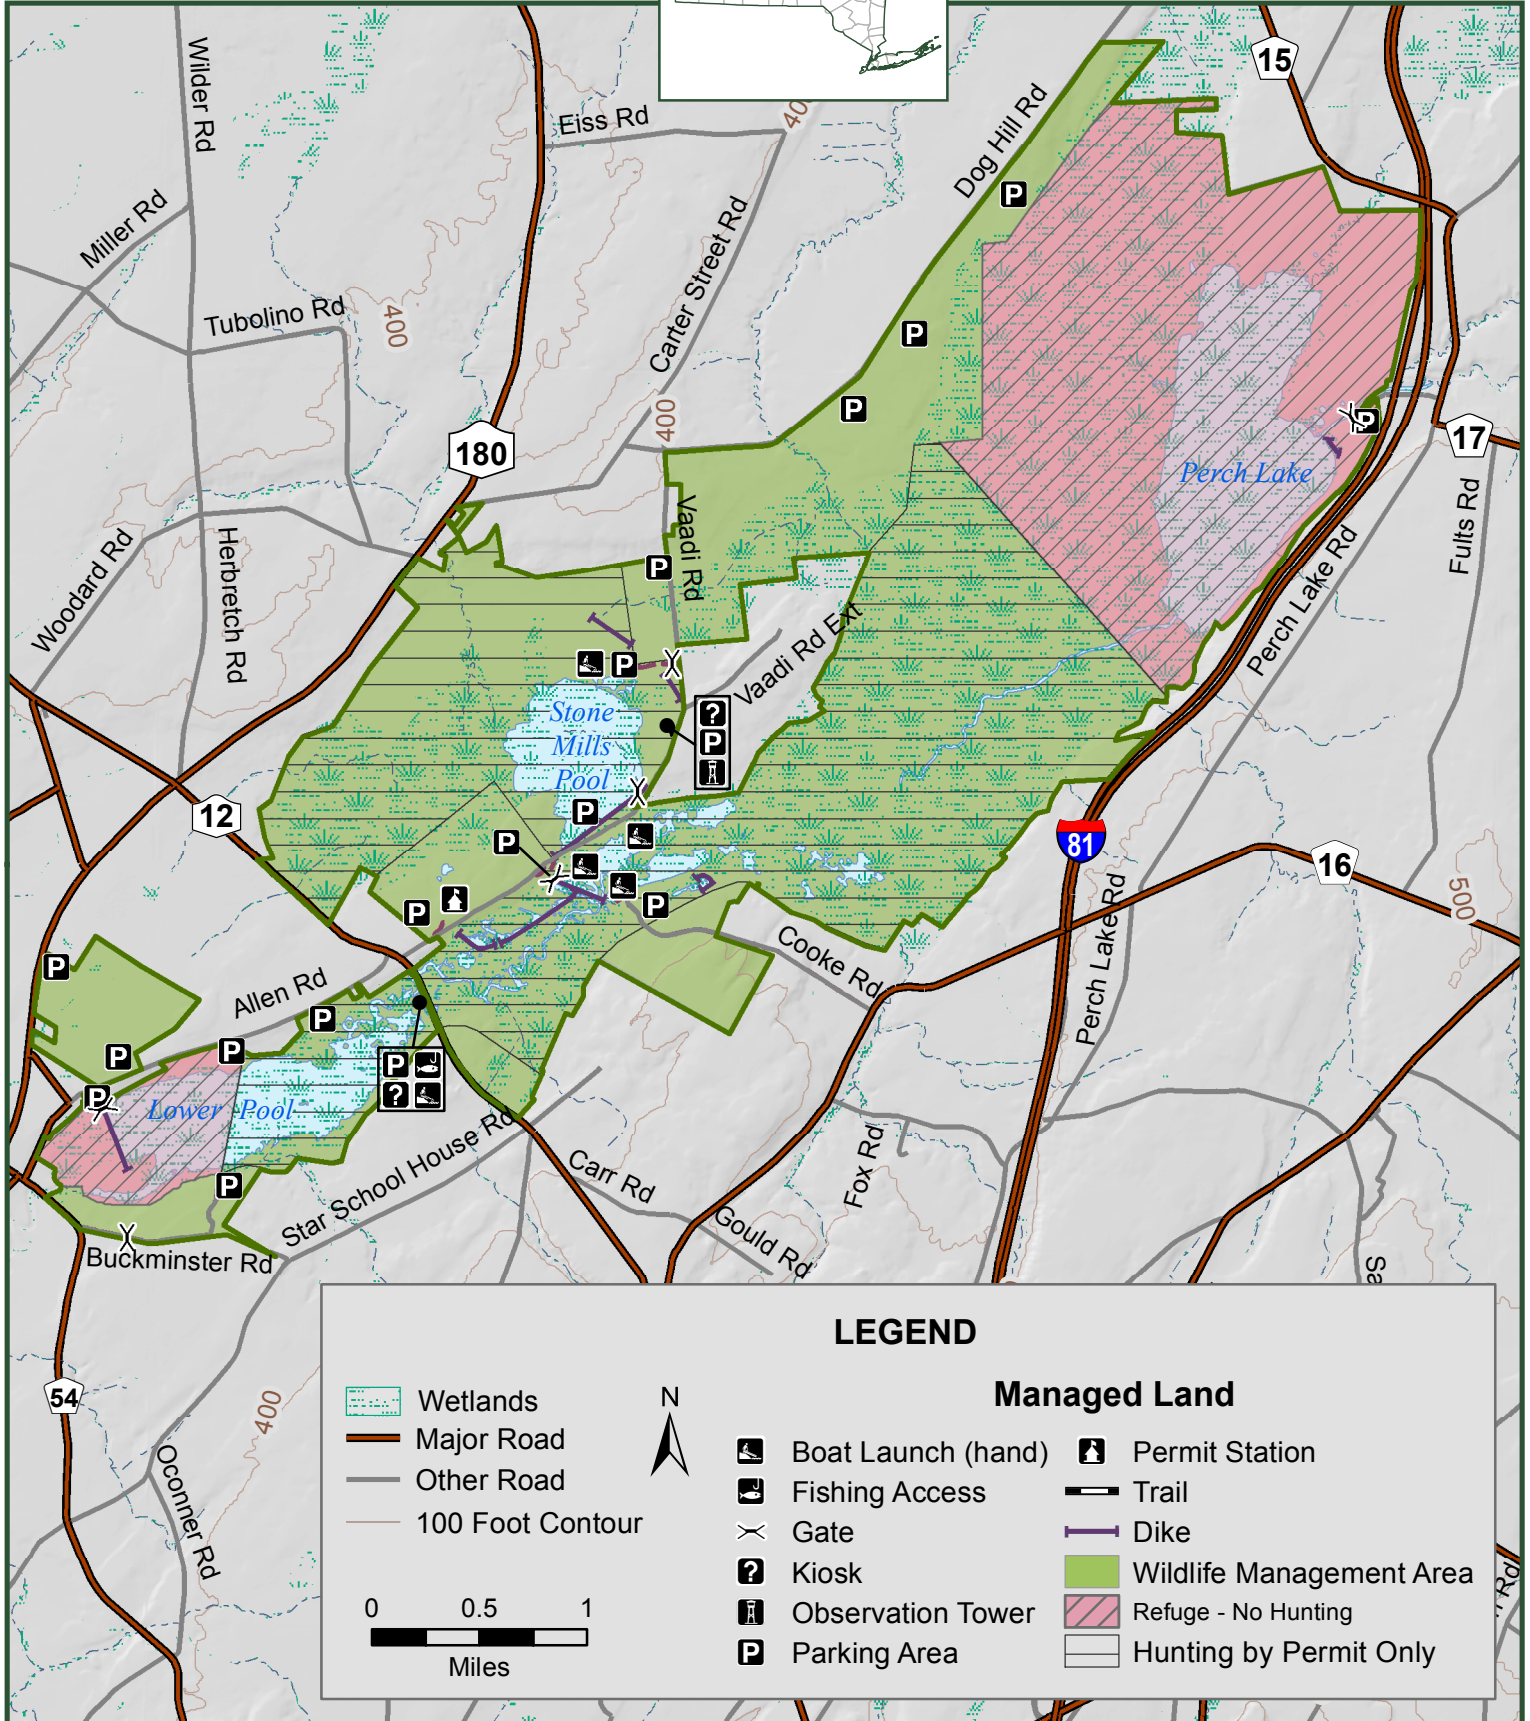

# PERCH RIVER Wildlife Management Area

**LEGEND**

Wetlands	N	Boat Launch (hand)	Permit Station
Major Road		Fishing Access	Trail
Other Road		Gate	Dike
100 Foot Contour		Kiosk	Wildlife Management Area
0 0.5 1 Miles		Observation Tower	Refuge - No Hunting
		Parking Area	Hunting by Permit Only