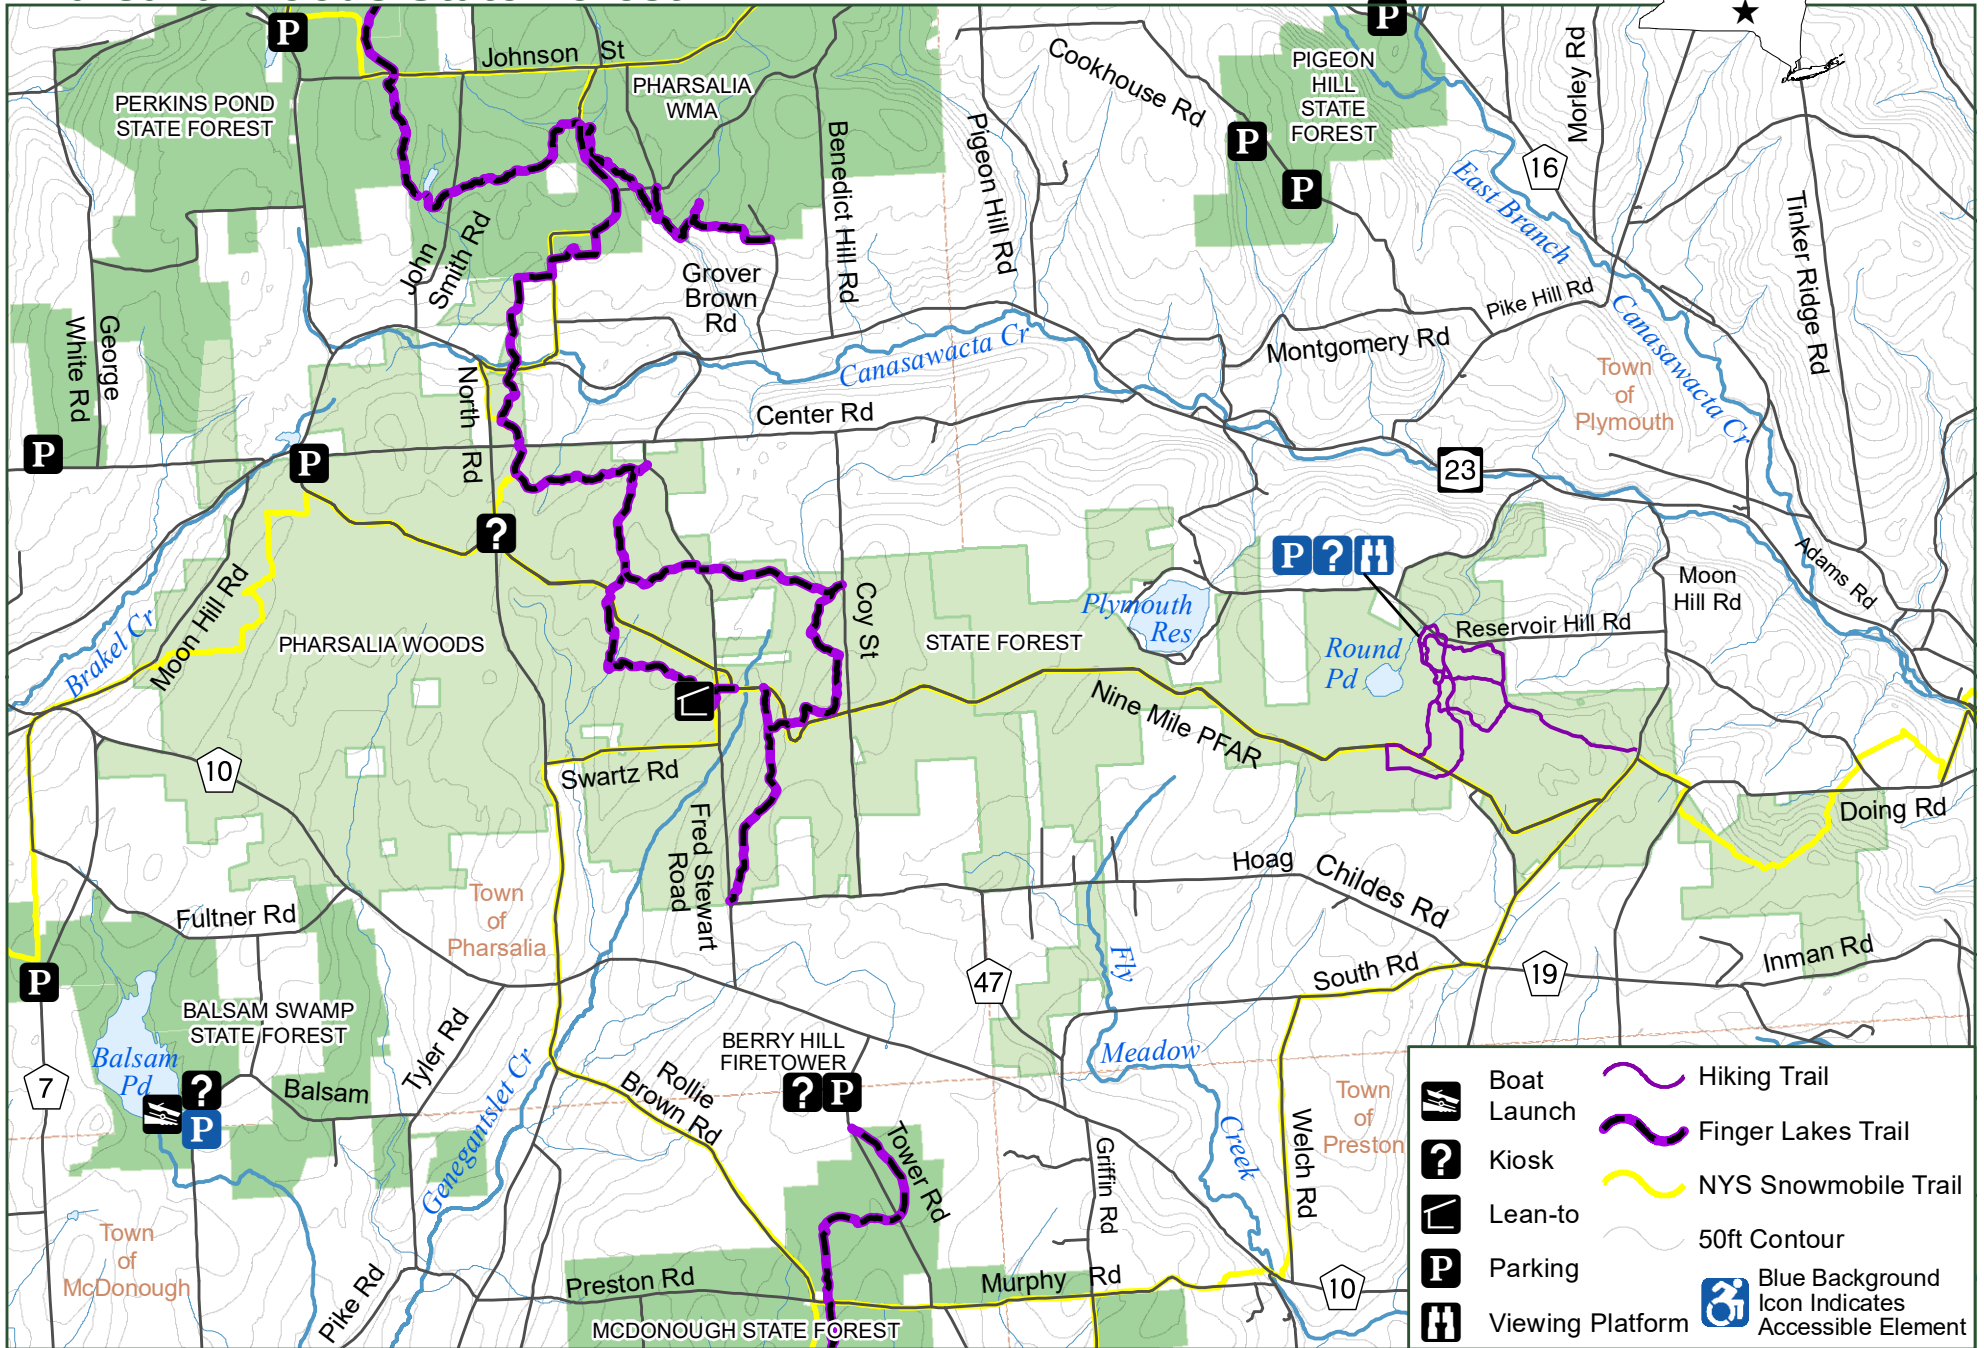

Pharsalia Woods State Forest

- | | | | |
|--|------------------|--|---|
| | Boat Launch | | Hiking Trail |
| | Kiosk | | Finger Lakes Trail |
| | Lean-to | | NYS Snowmobile Trail |
| | Parking | | 50ft Contour |
| | Viewing Platform | | Blue Background Icon Indicates Accessible Element |