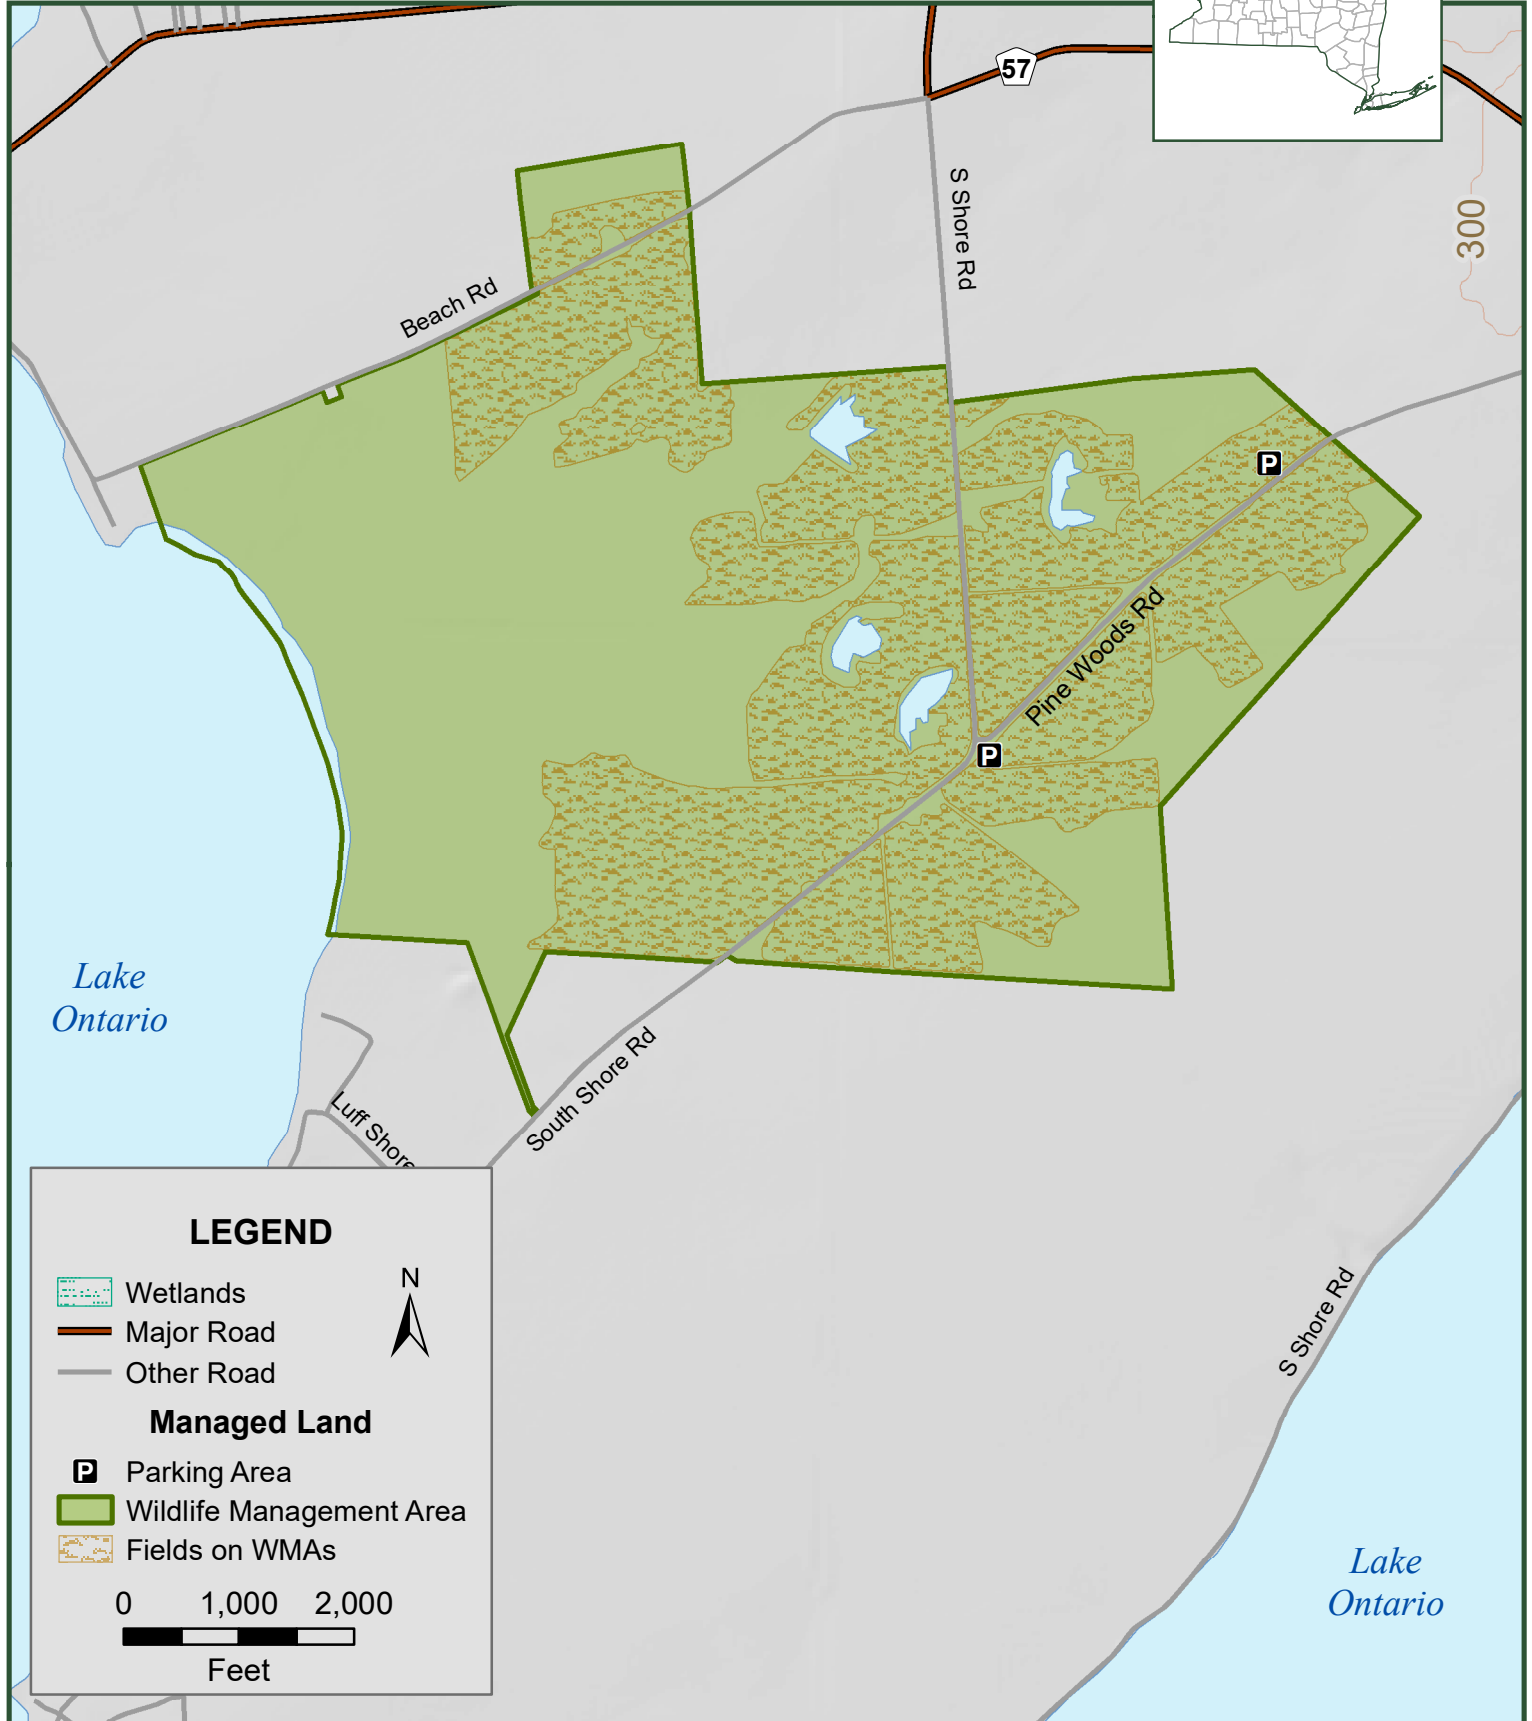

POINT PENINSULA

Wildlife Management Area

Department of
Environmental
Conservation

Lyme, Jefferson Co.