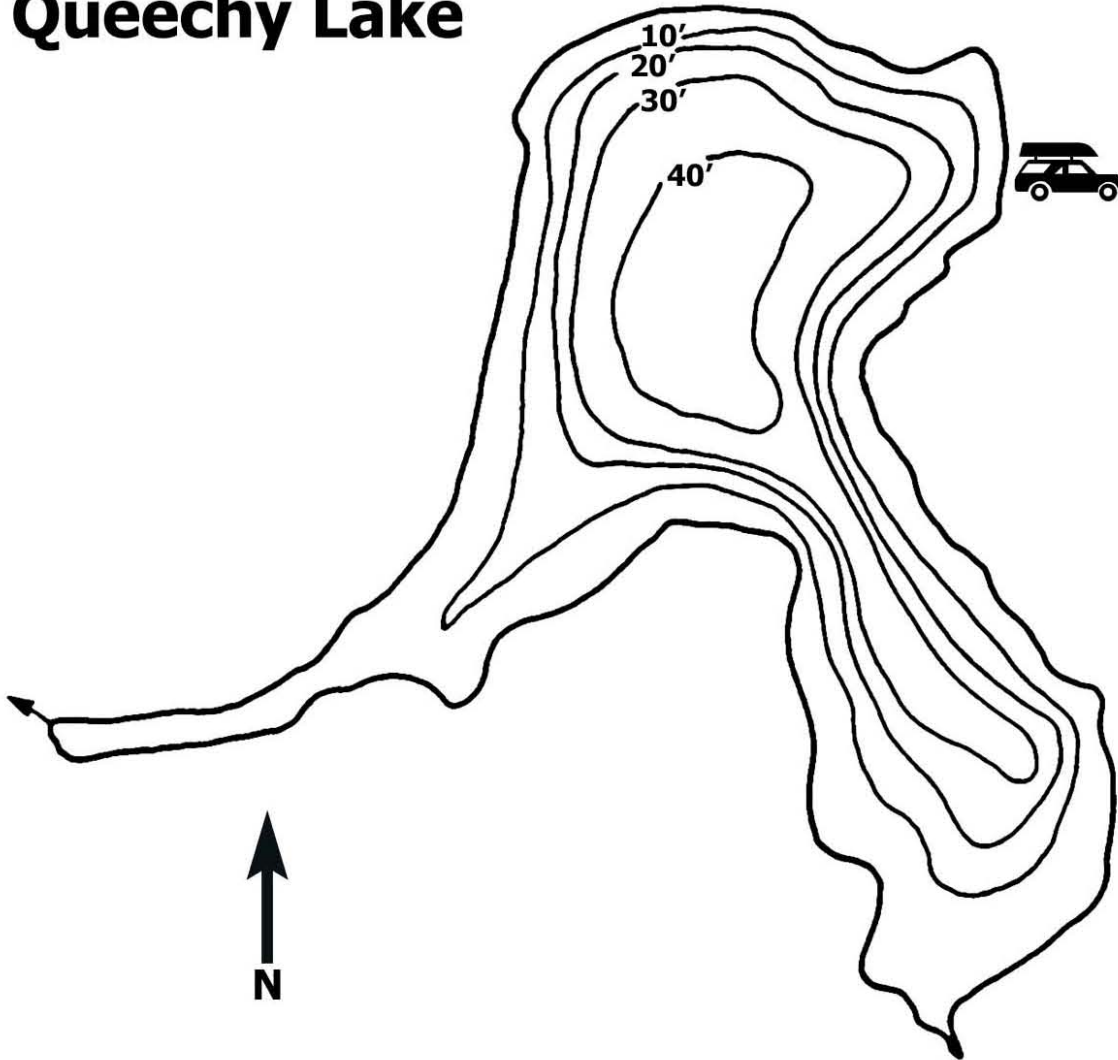

Region 4

Queechy Lake

Not For Use in Navigation

Queechy Lake

County: Columbia

Town: Canaan

Surface Area: 141 Acres

Mean Depth: 19ft

Fish Species Present: Brown Bullhead, Brown Trout, Largemouth Bass, Chain Pickerel, Pumpkinseed, Rock Bass, Rainbow Trout, Yellow Perch

Scale: 0  720 ft