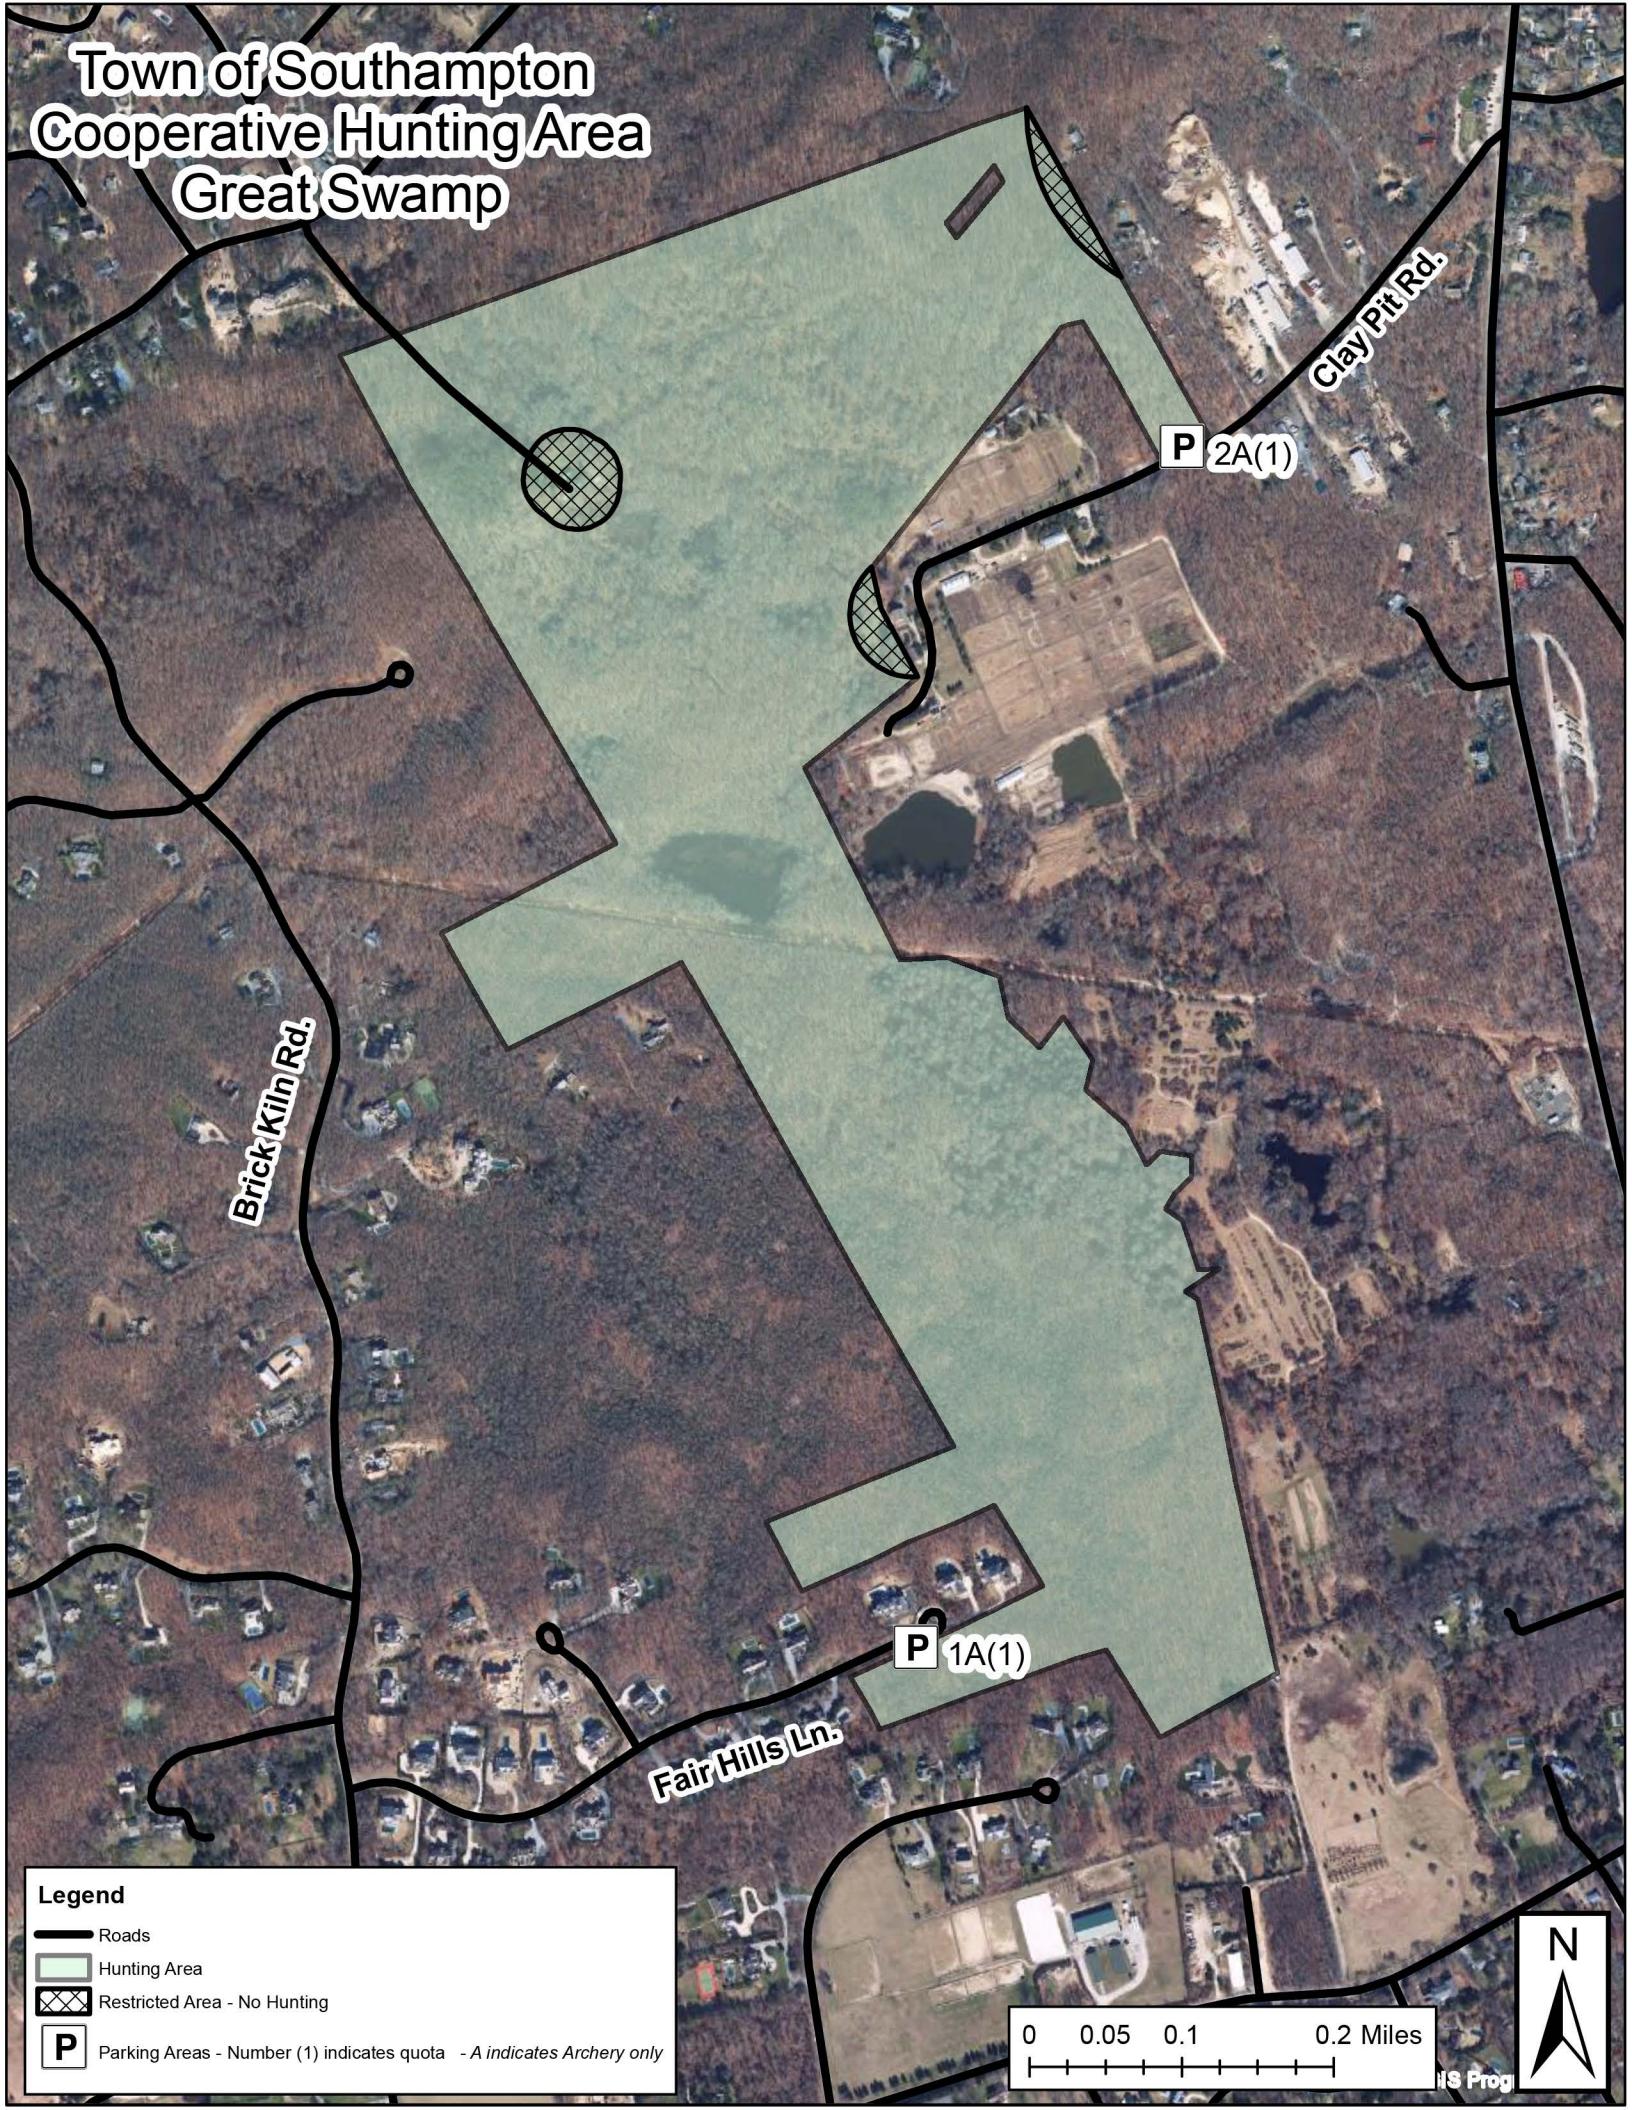

Town of Southampton Cooperative Hunting Area Great Swamp

Brick Kiln Rd.

Clay Pit Rd.

P 2A(1)

P 1A(1)

Fair Hills Ln.

Legend

- Roads
- Hunting Area
- Restricted Area - No Hunting
- Parking Areas - Number (1) indicates quota - A indicates Archery only