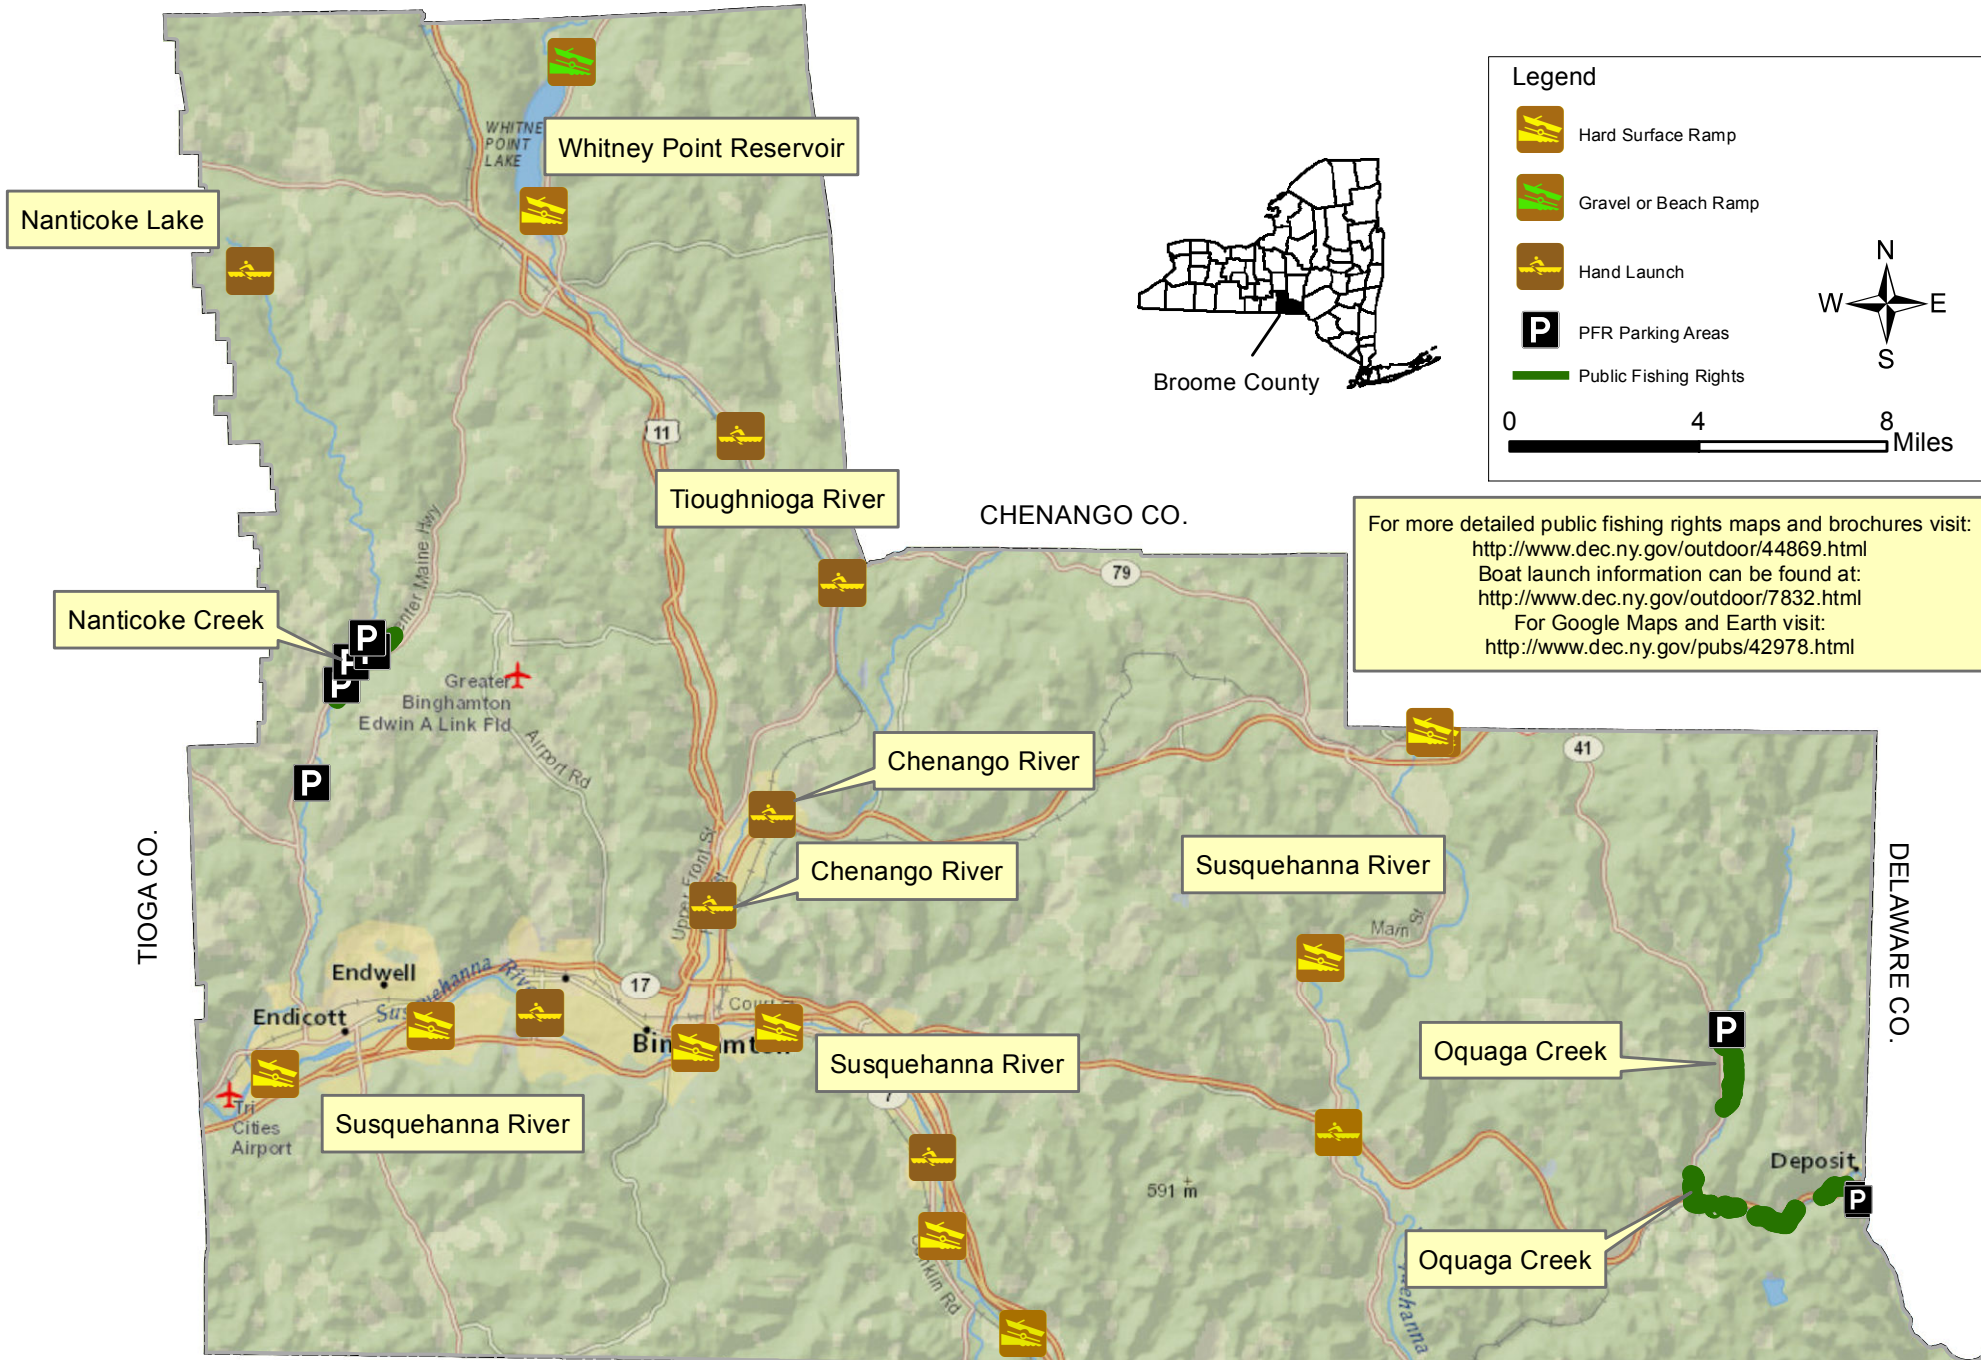

Broome County Fishing Access

CORTLAND CO.

For more detailed public fishing rights maps and brochures visit:
<http://www.dec.ny.gov/outdoor/44869.html>
 Boat launch information can be found at:
<http://www.dec.ny.gov/outdoor/7832.html>
 For Google Maps and Earth visit:
<http://www.dec.ny.gov/pubs/42978.html>

PENNSYLVANIA