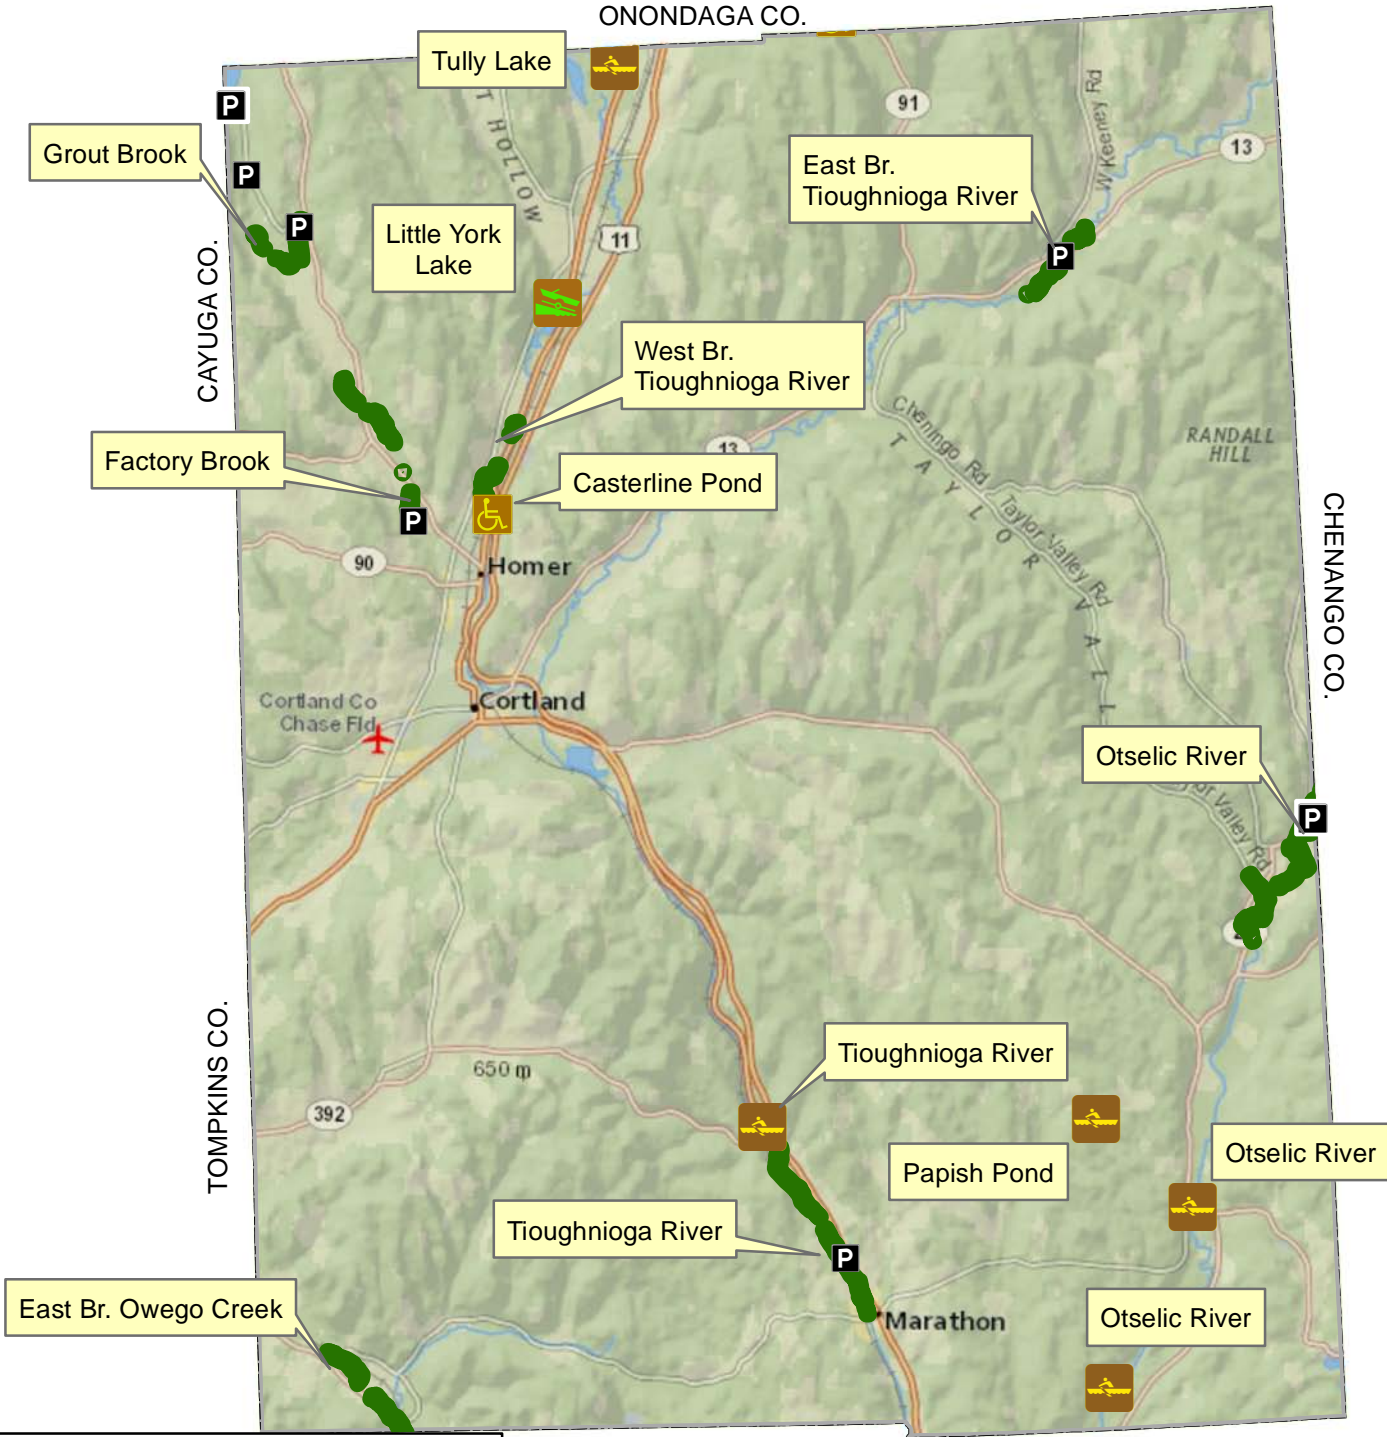

Cortland County Fishing Access

Legend

- Fishing Platform
- Beach or Gravel Ramp
- Hand Launch
- Parking Areas
- Public Fishing Rights

0 3 6 Miles

For more detailed public fishing rights maps and brochures visit:
<http://www.dec.ny.gov/outdoor/44869.html>
 Boat launch information can be found at:
<http://www.dec.ny.gov/outdoor/7832.html>
 For Google Maps and Earth visit:
<http://www.dec.ny.gov/pubs/42978.html>