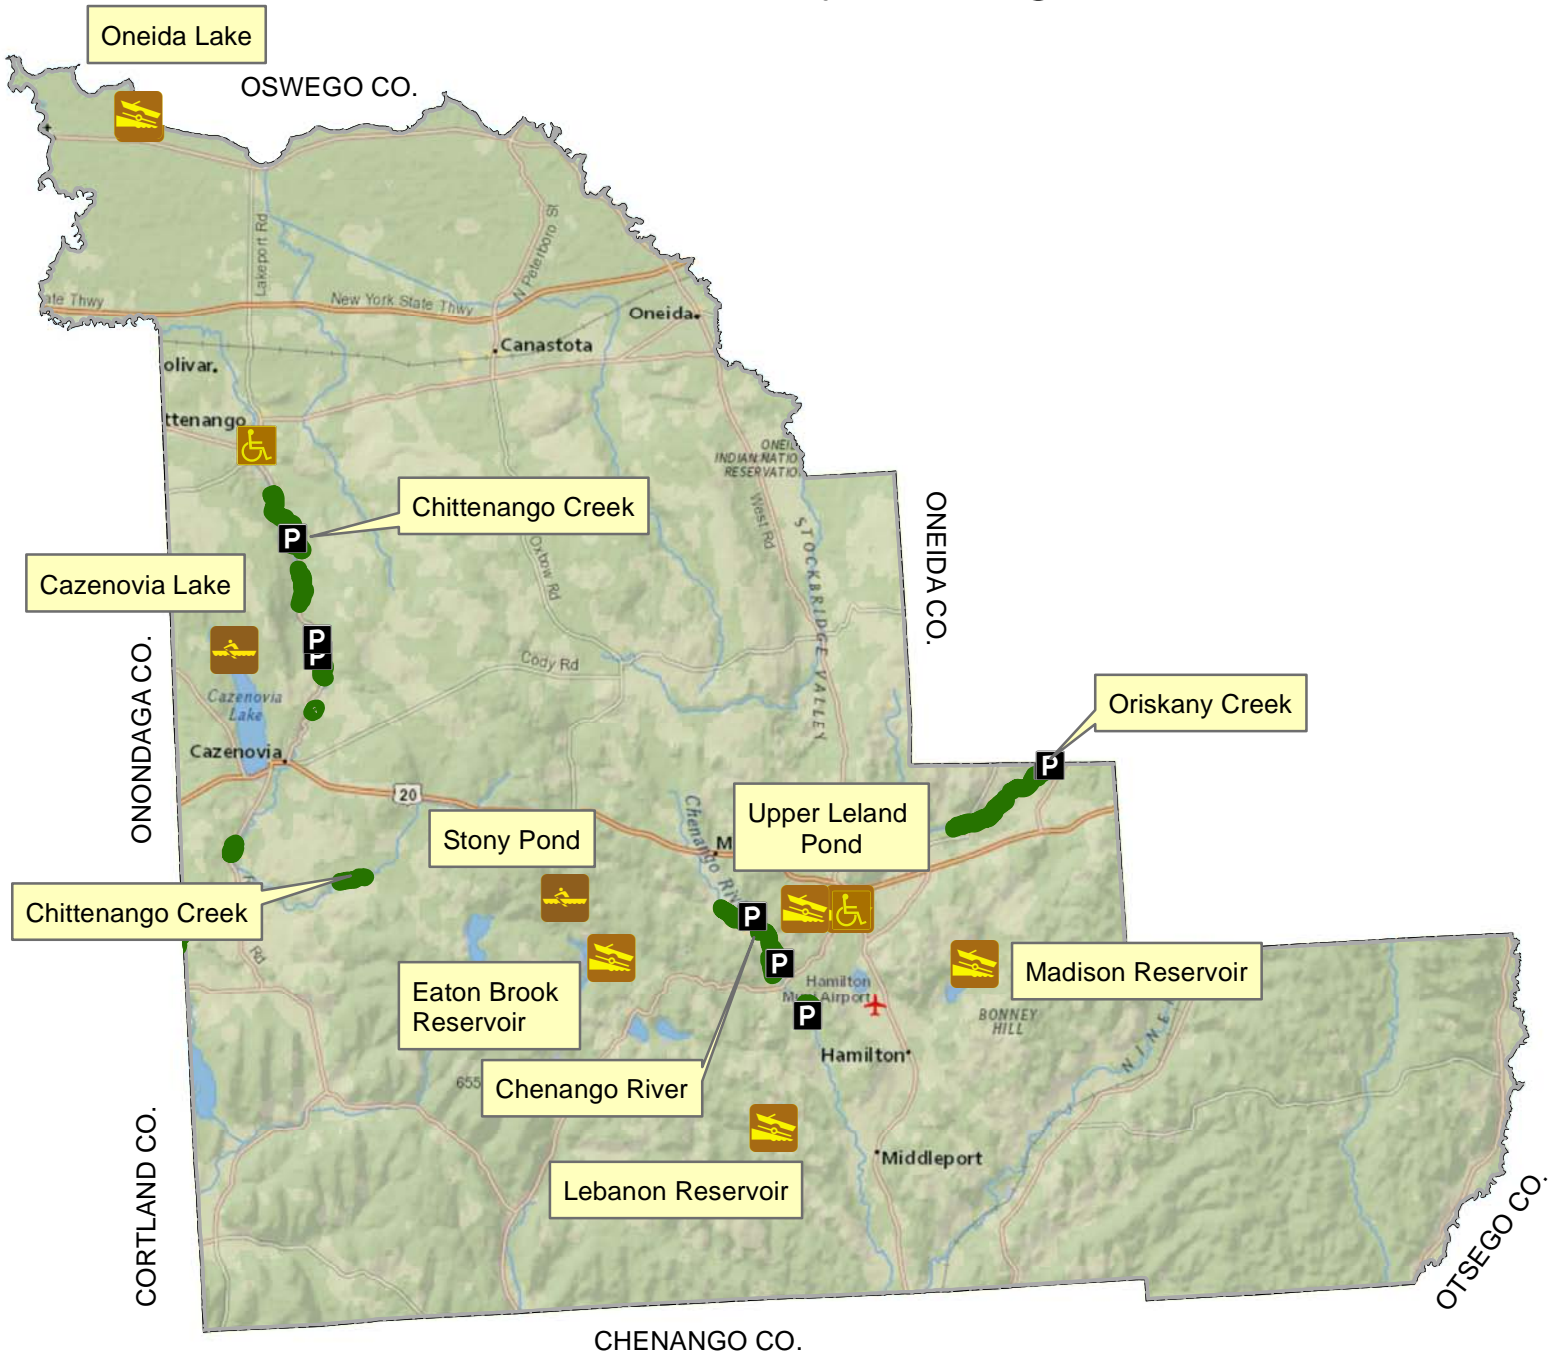

# Madison County Fishing Access

## Legend

- Fishing Platform
- Hard Surface Ramp
- Hand Launch
- Parking Areas
- Public Fishing Rights

For more detailed public fishing rights maps and brochures visit:  
<http://www.dec.ny.gov/outdoor/44869.html>  
 Boat launch information can be found at:  
<http://www.dec.ny.gov/outdoor/7832.html>  
 For Google Maps and Earth visit:  
<http://www.dec.ny.gov/pubs/42978.html>

Madison County