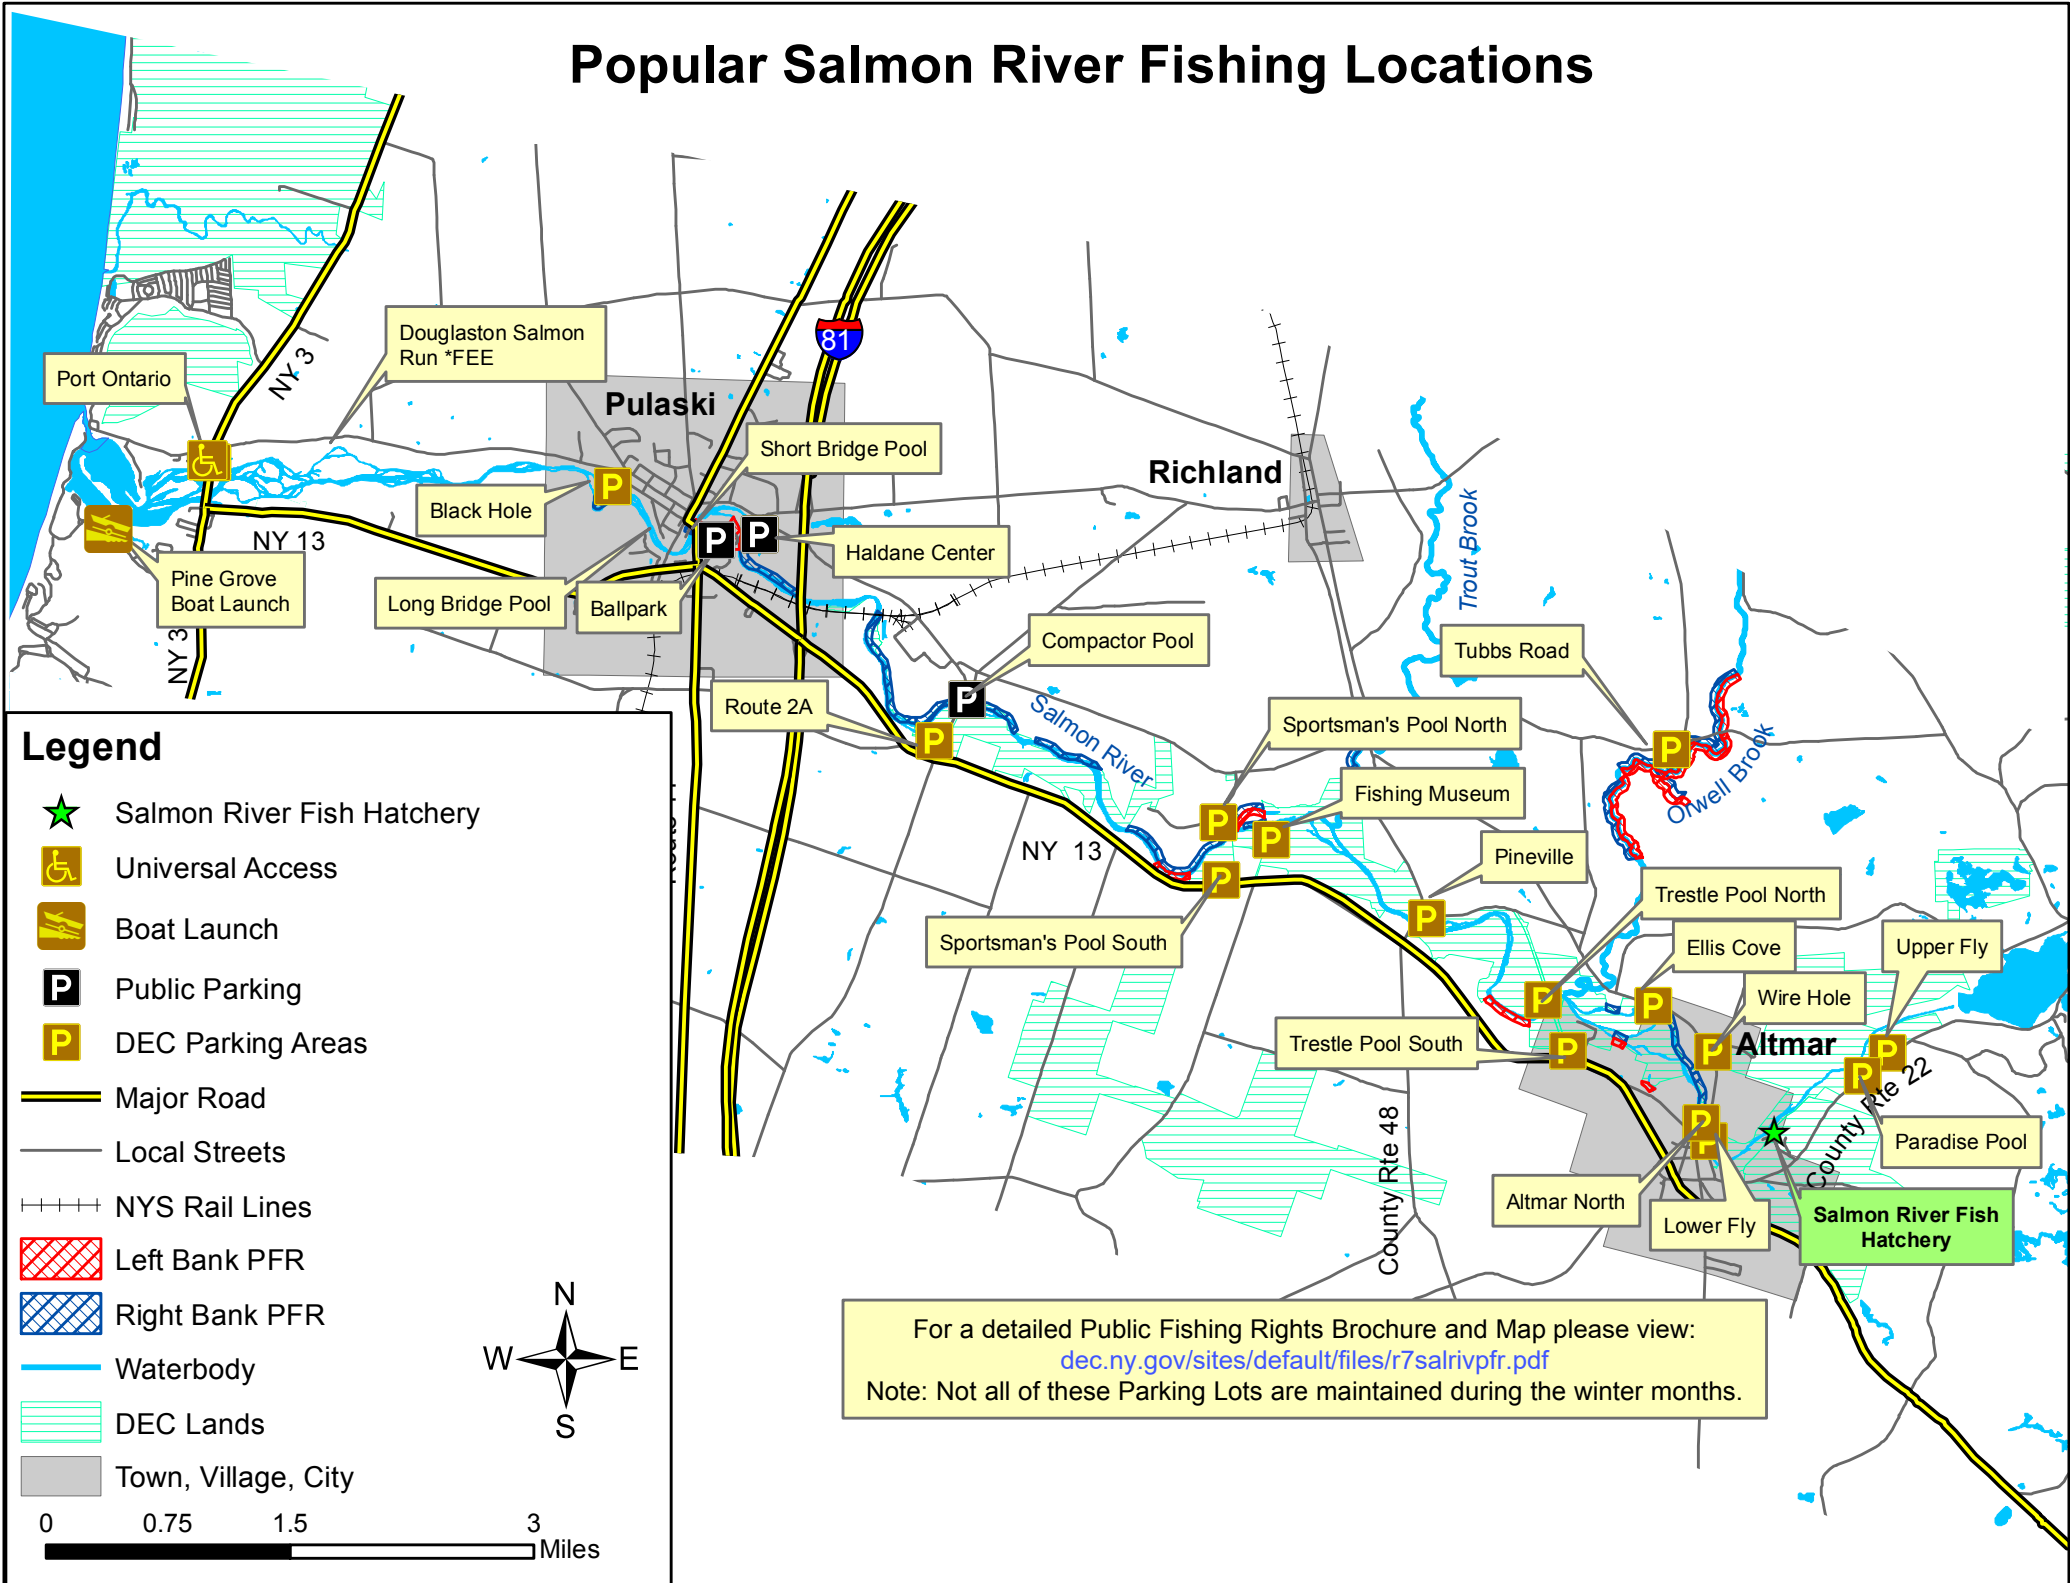

Popular Salmon River Fishing Locations

Legend

-  Salmon River Fish Hatchery
-  Universal Access
-  Boat Launch
-  Public Parking
-  DEC Parking Areas
-  Major Road
-  Local Streets
-  NYS Rail Lines
-  Left Bank PFR
-  Right Bank PFR
-  Waterbody
-  DEC Lands
-  Town, Village, City

For a detailed Public Fishing Rights Brochure and Map please view:
dec.ny.gov/sites/default/files/r7salrivpfr.pdf
 Note: Not all of these Parking Lots are maintained during the winter months.