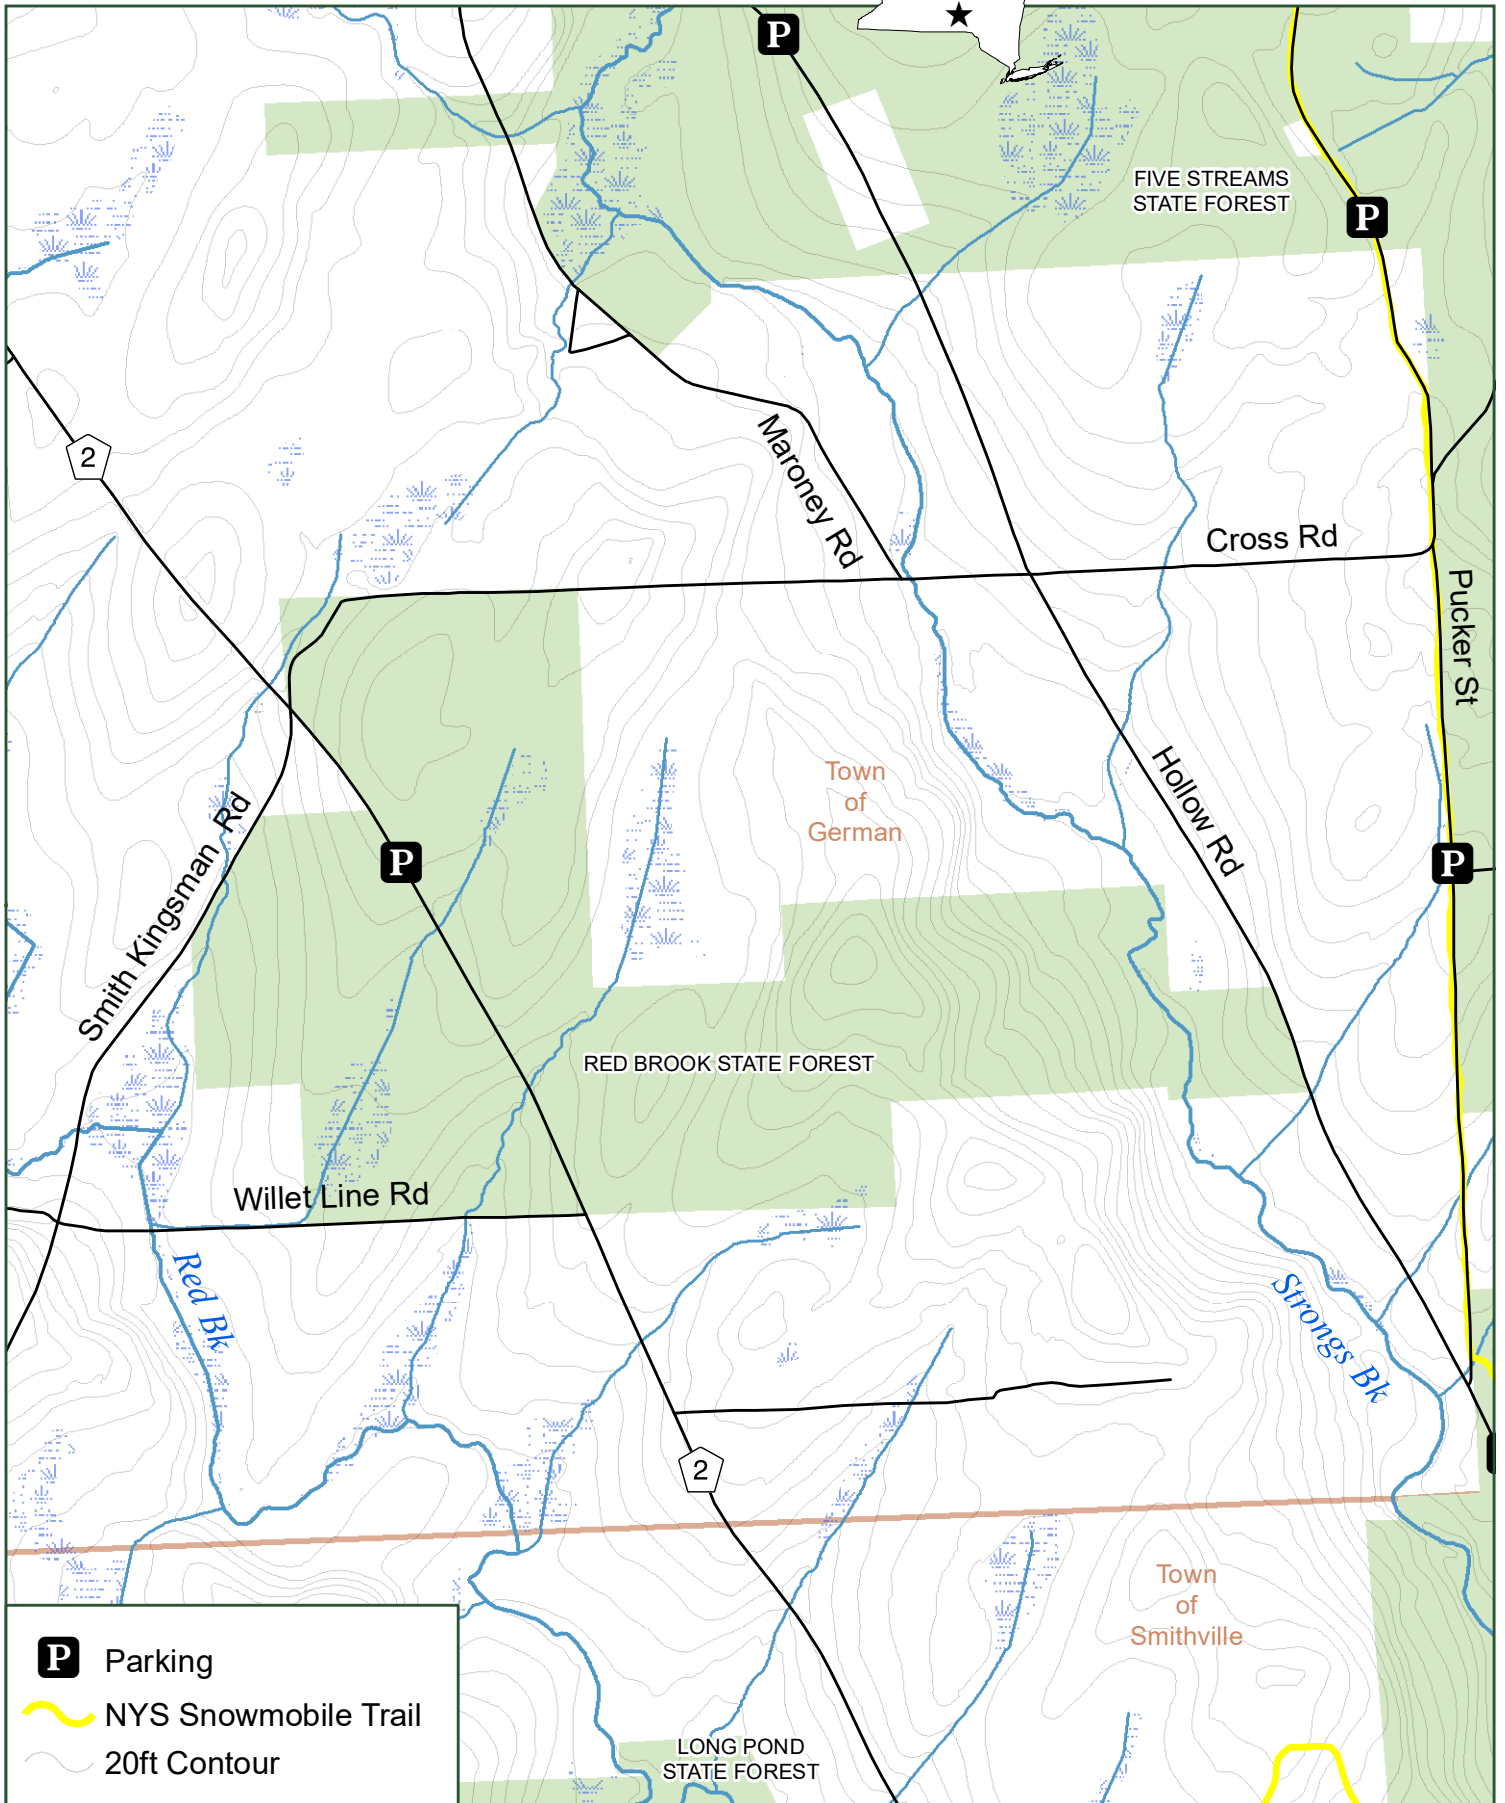

Red Brook State Forest

- P** Parking
- NYS Snowmobile Trail
- 20ft Contour

Department of Environmental Conservation

Chenango County