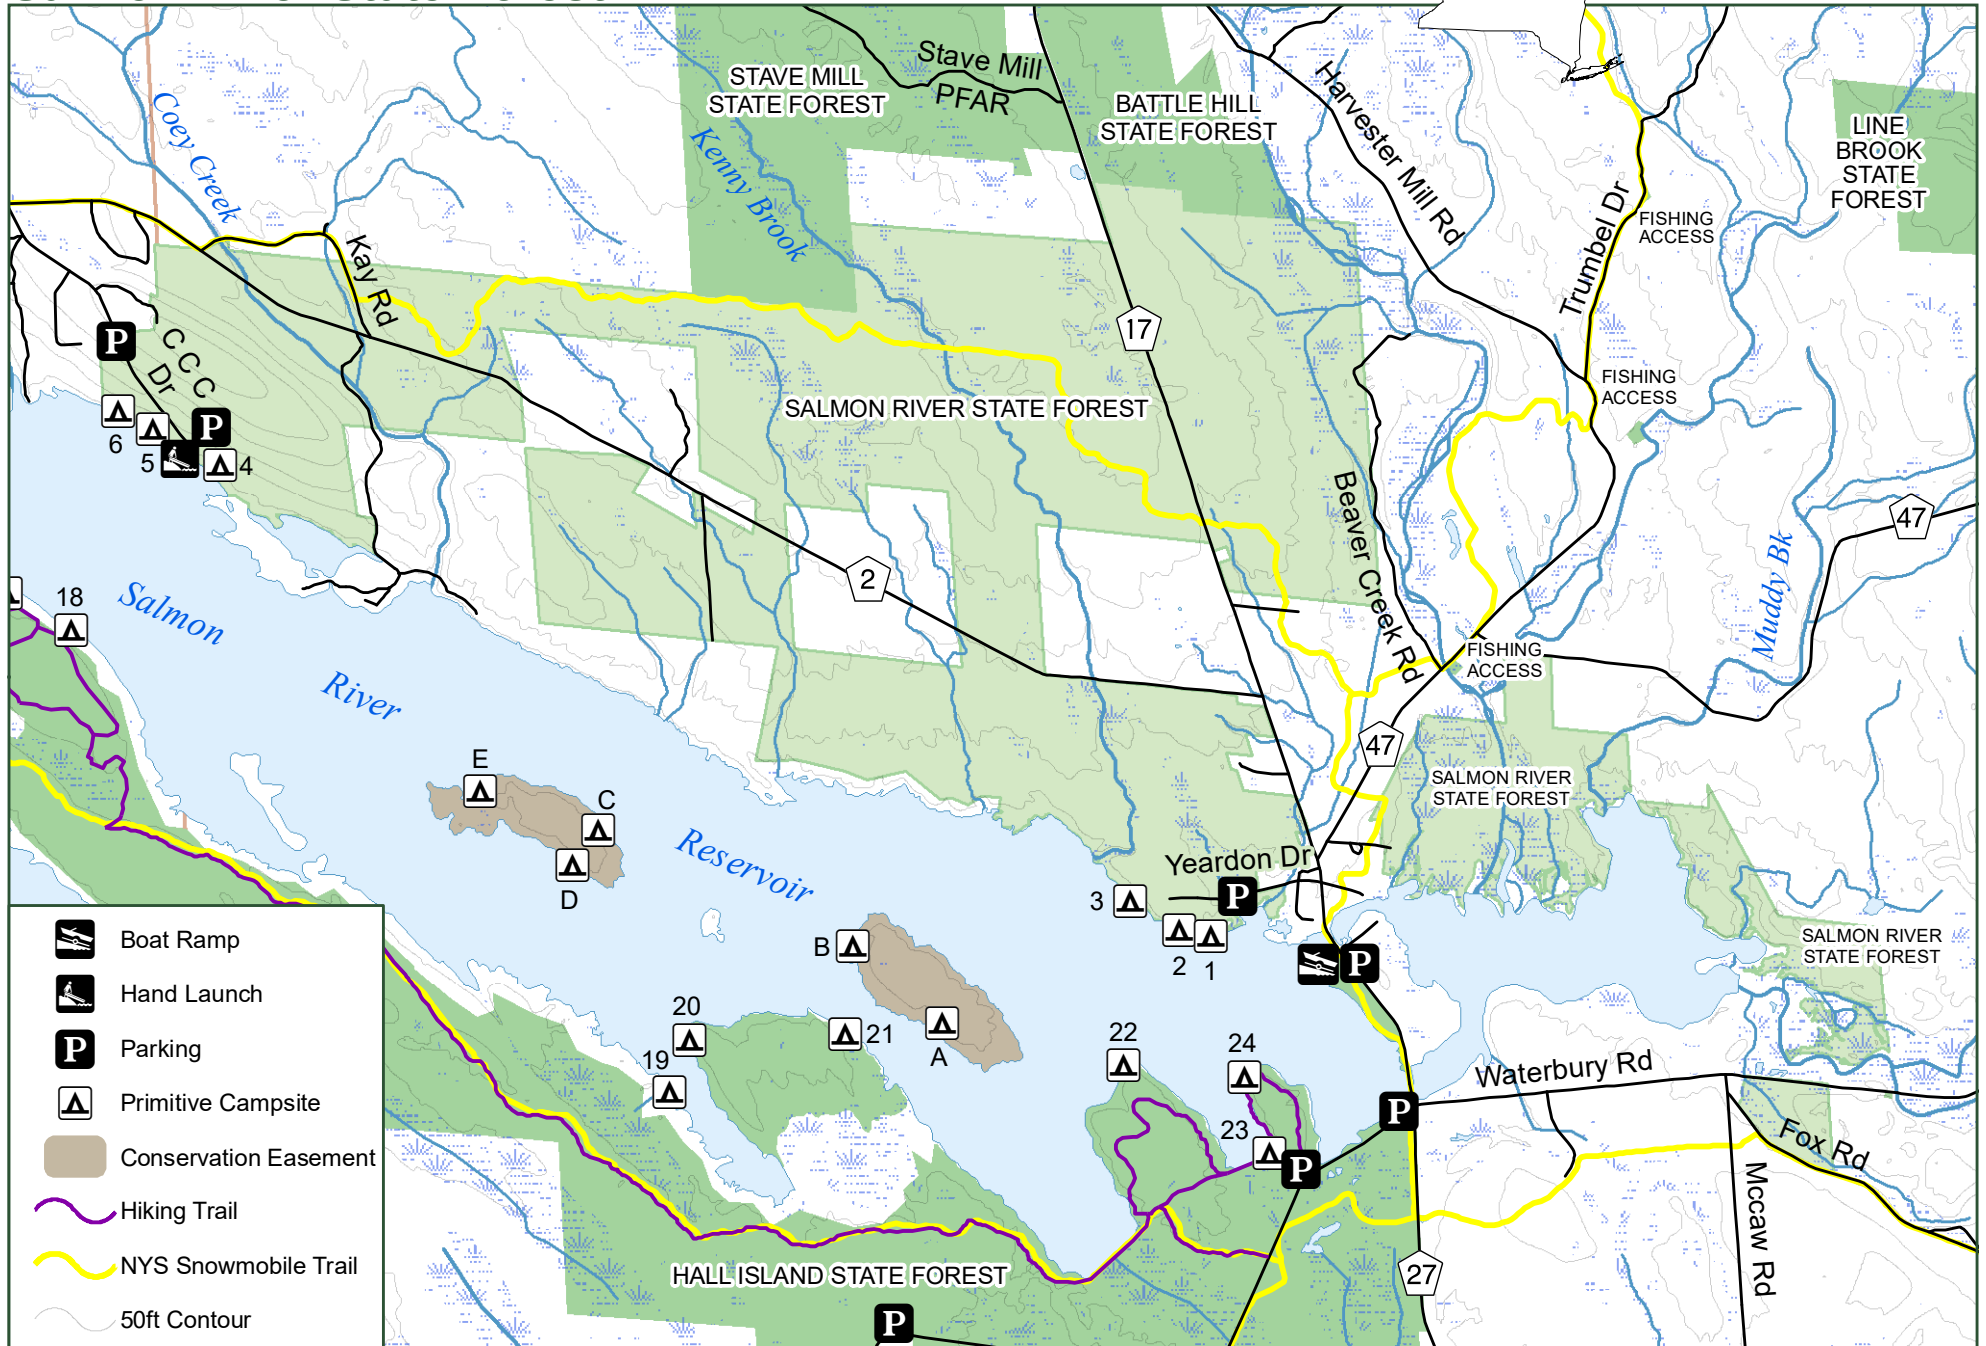

Salmon River State Forest

	Boat Ramp
	Hand Launch
	Parking
	Primitive Campsite
	Conservation Easement
	Hiking Trail
	NYS Snowmobile Trail
	50ft Contour