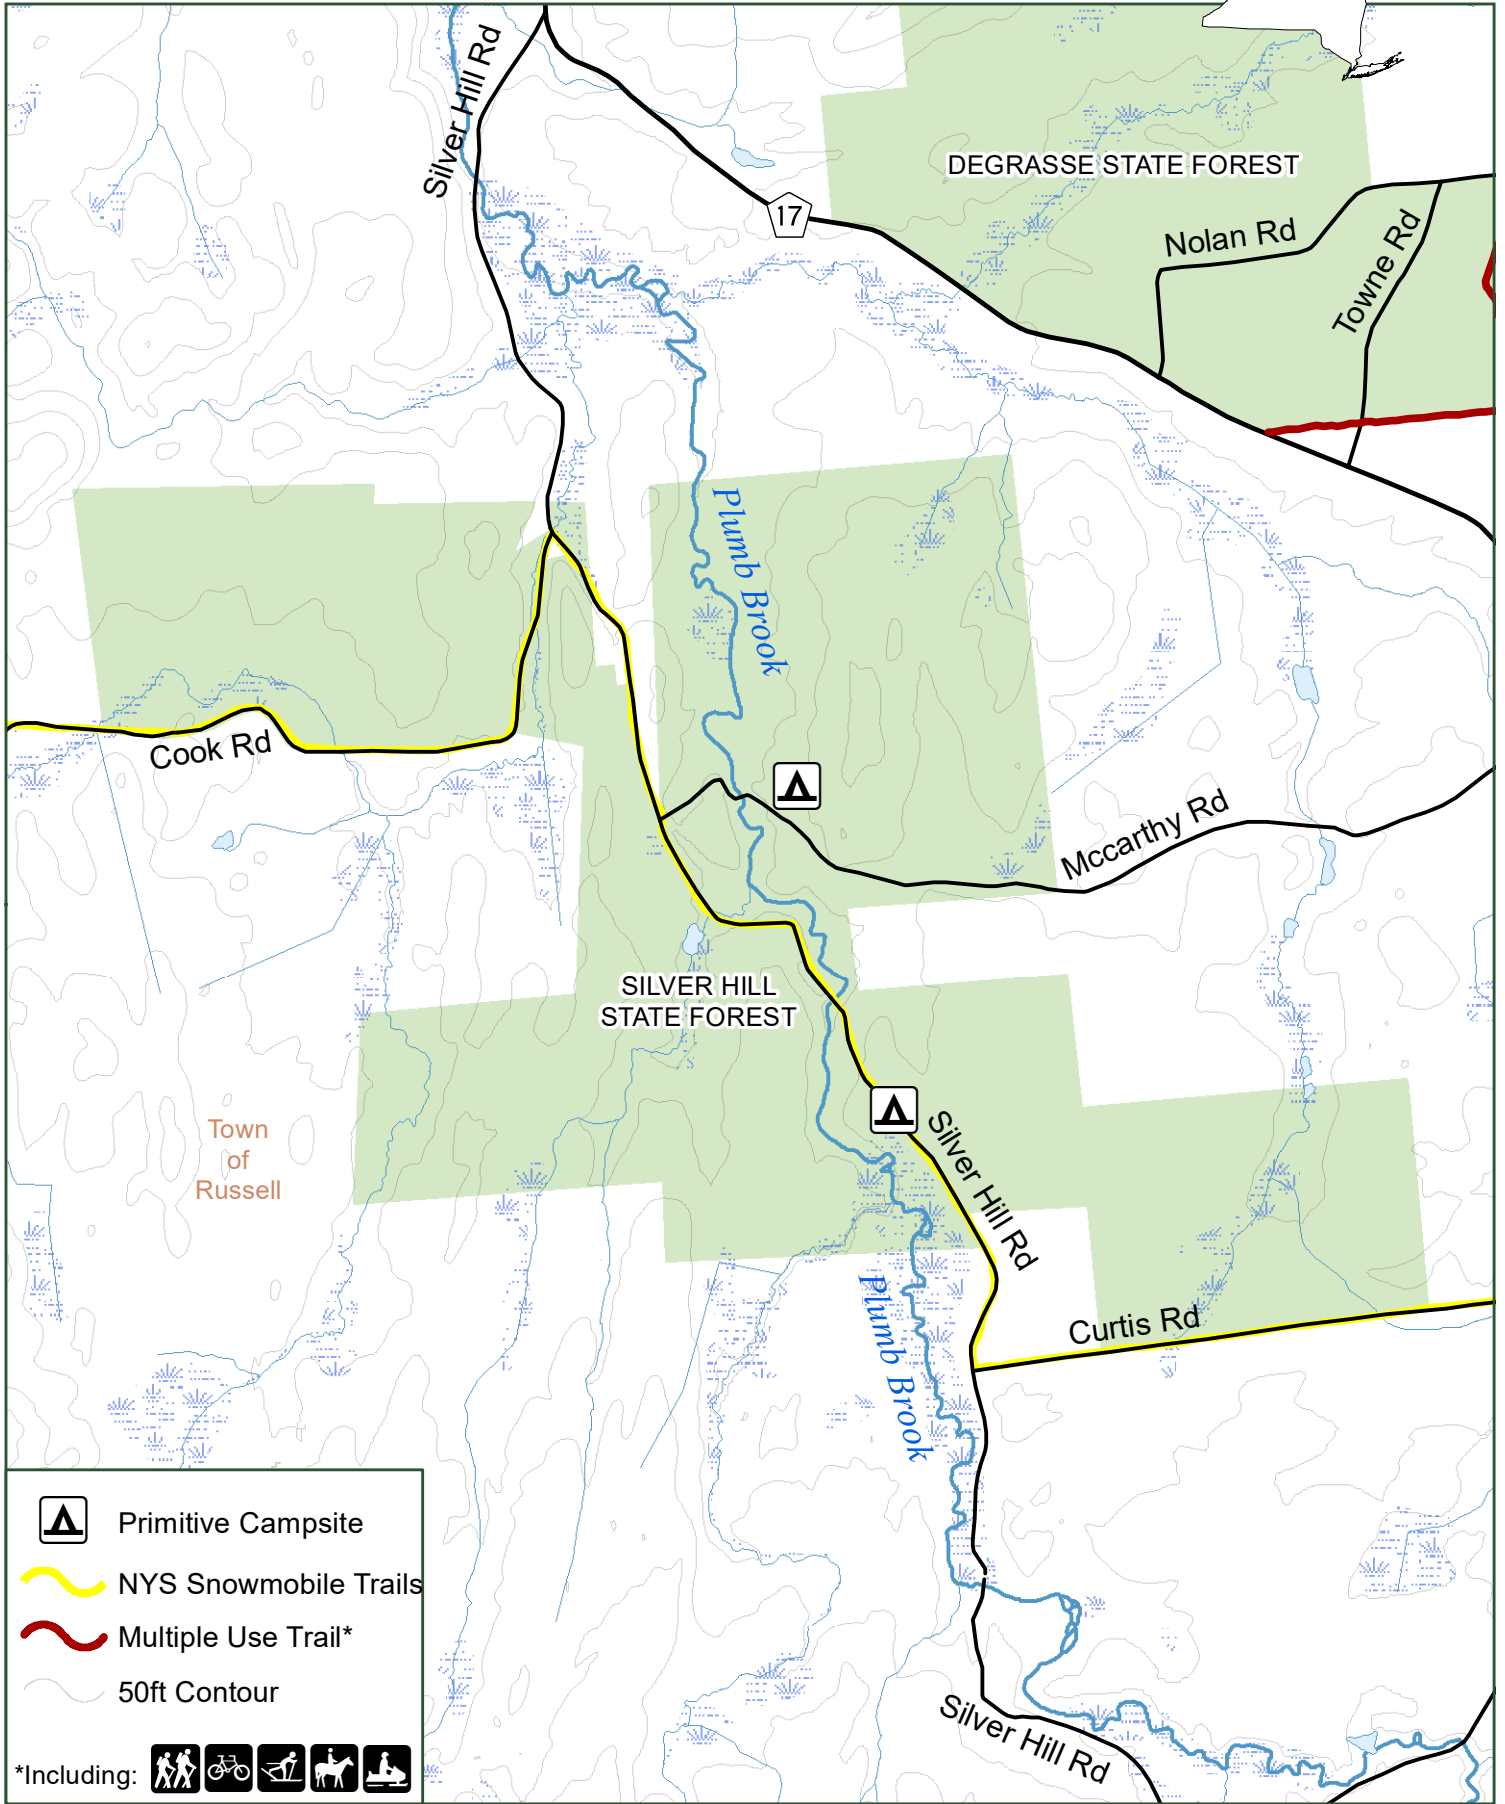

Silver Hill State Forest

 Primitive Campsite
 NYS Snowmobile Trails
 Multiple Use Trail*
 50ft Contour
 *Including:     