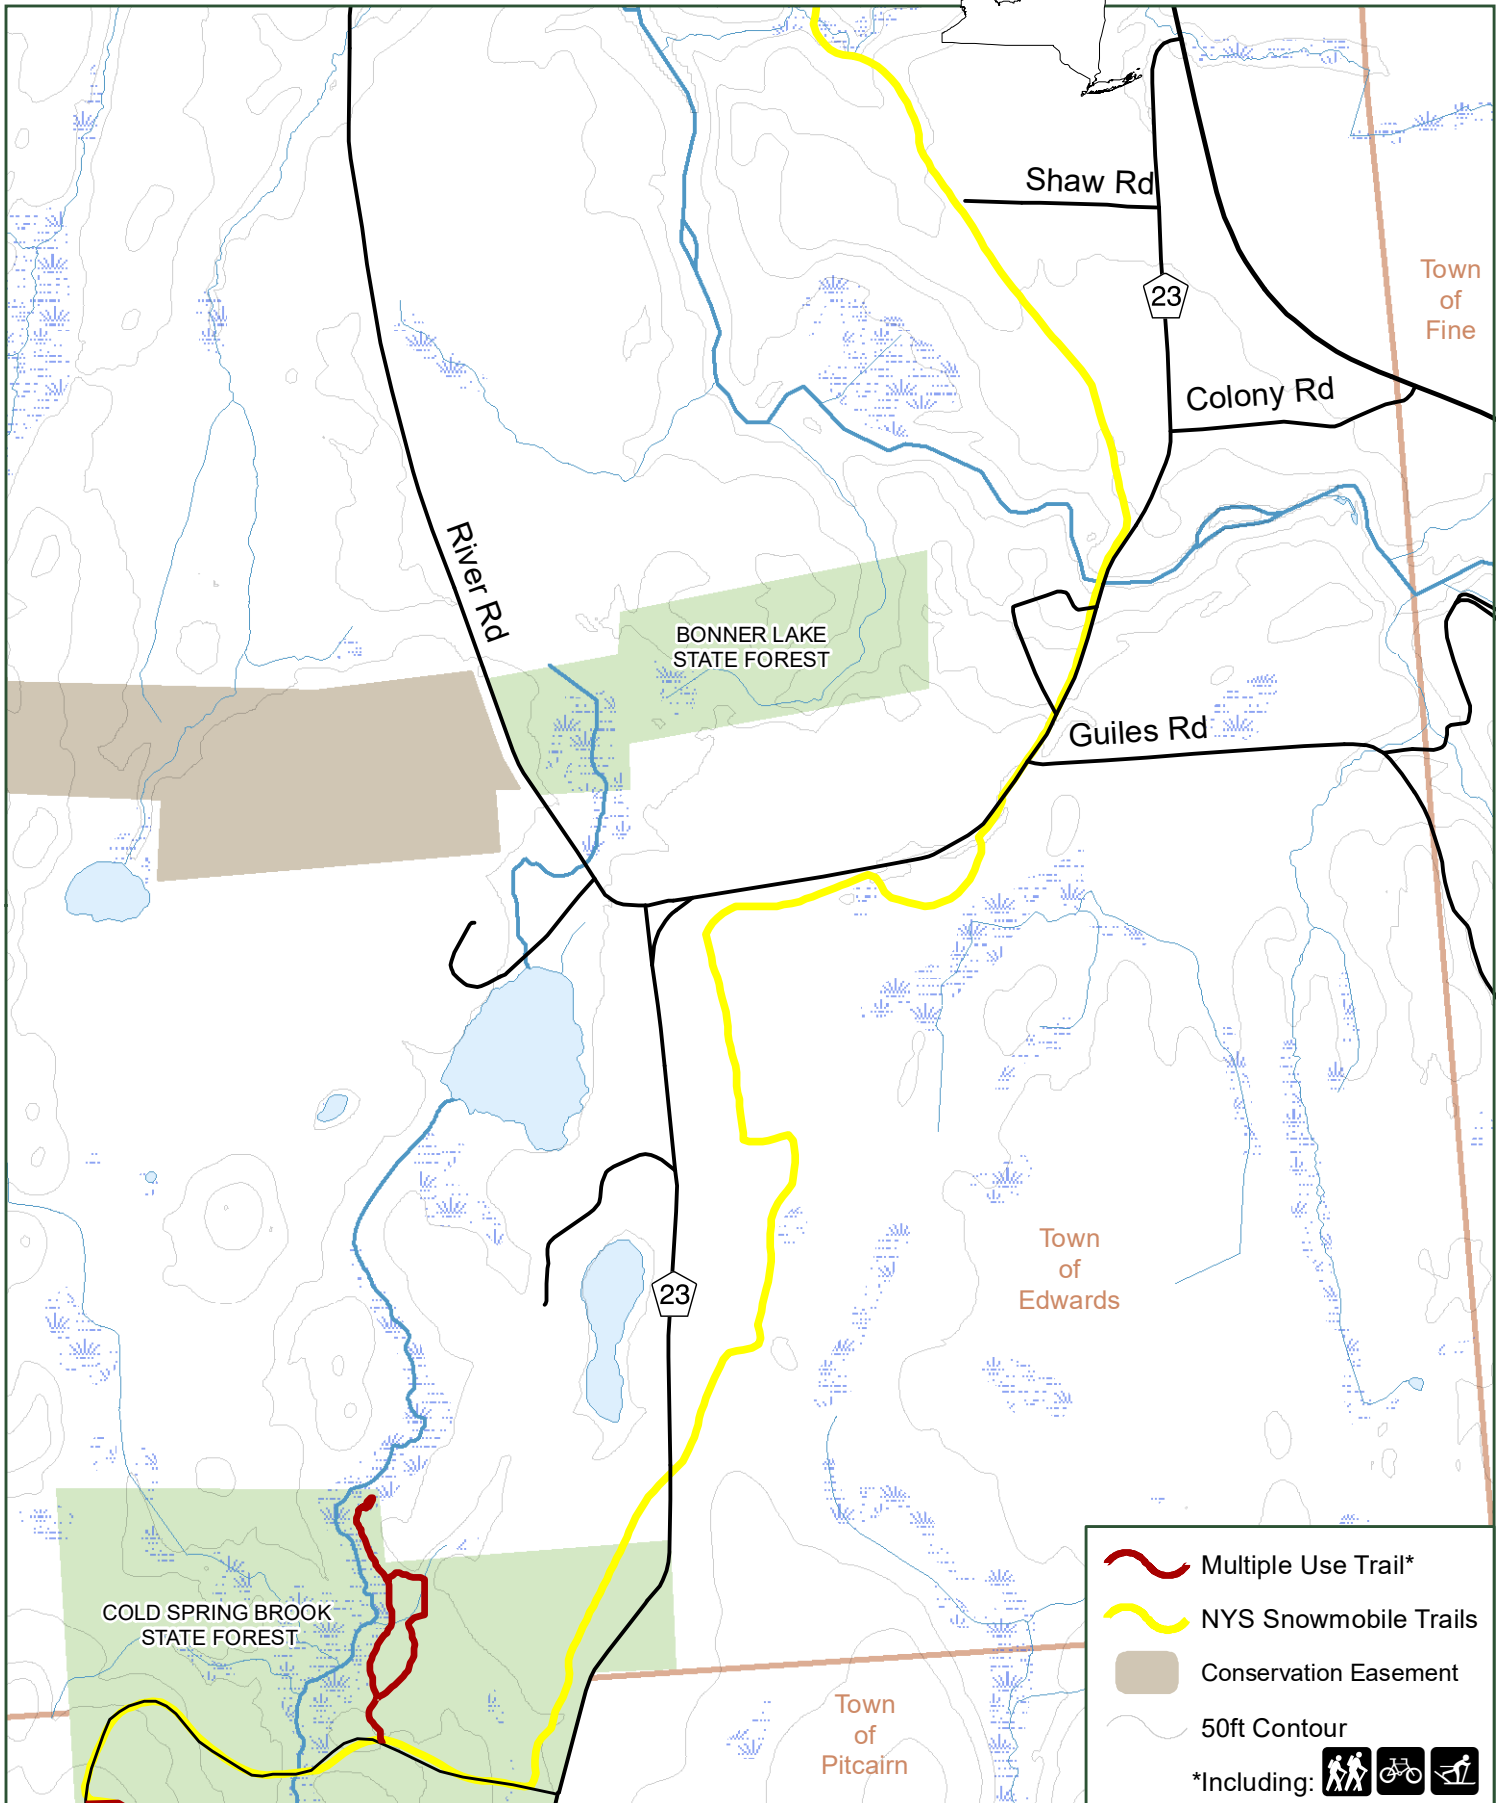

# Bonner Lake State Forest

-  Multiple Use Trail\*
-  NYS Snowmobile Trails
-  Conservation Easement
-  50ft Contour
- \*Including: 