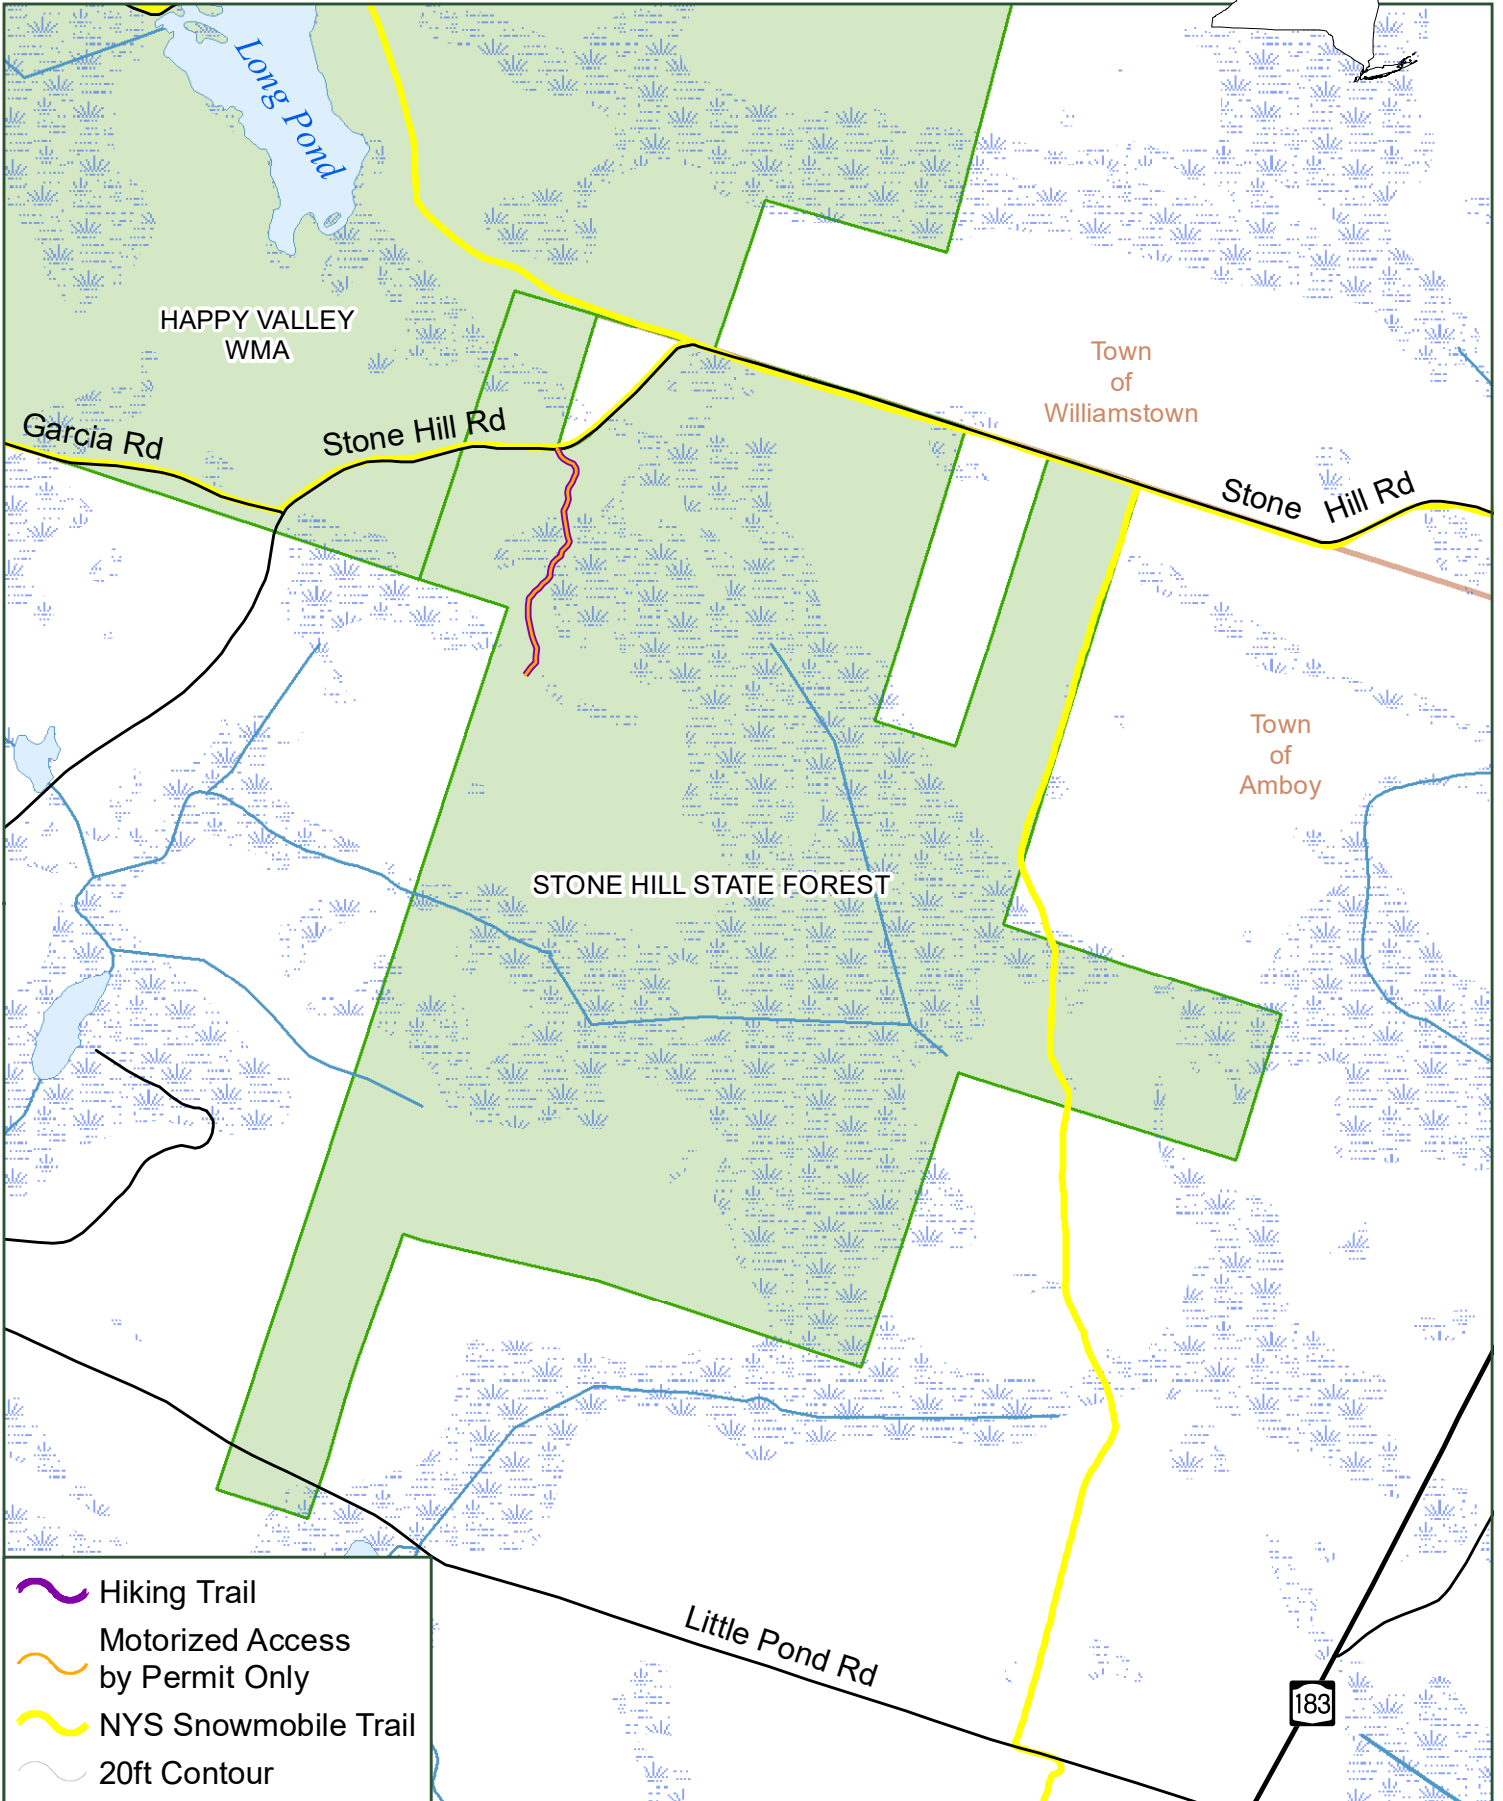

Stone Hill State Forest

-  Hiking Trail
-  Motorized Access by Permit Only
-  NYS Snowmobile Trail
-  20ft Contour

Department of Environmental Conservation

0 0.125 0.25 0.5 Miles

Oswego County