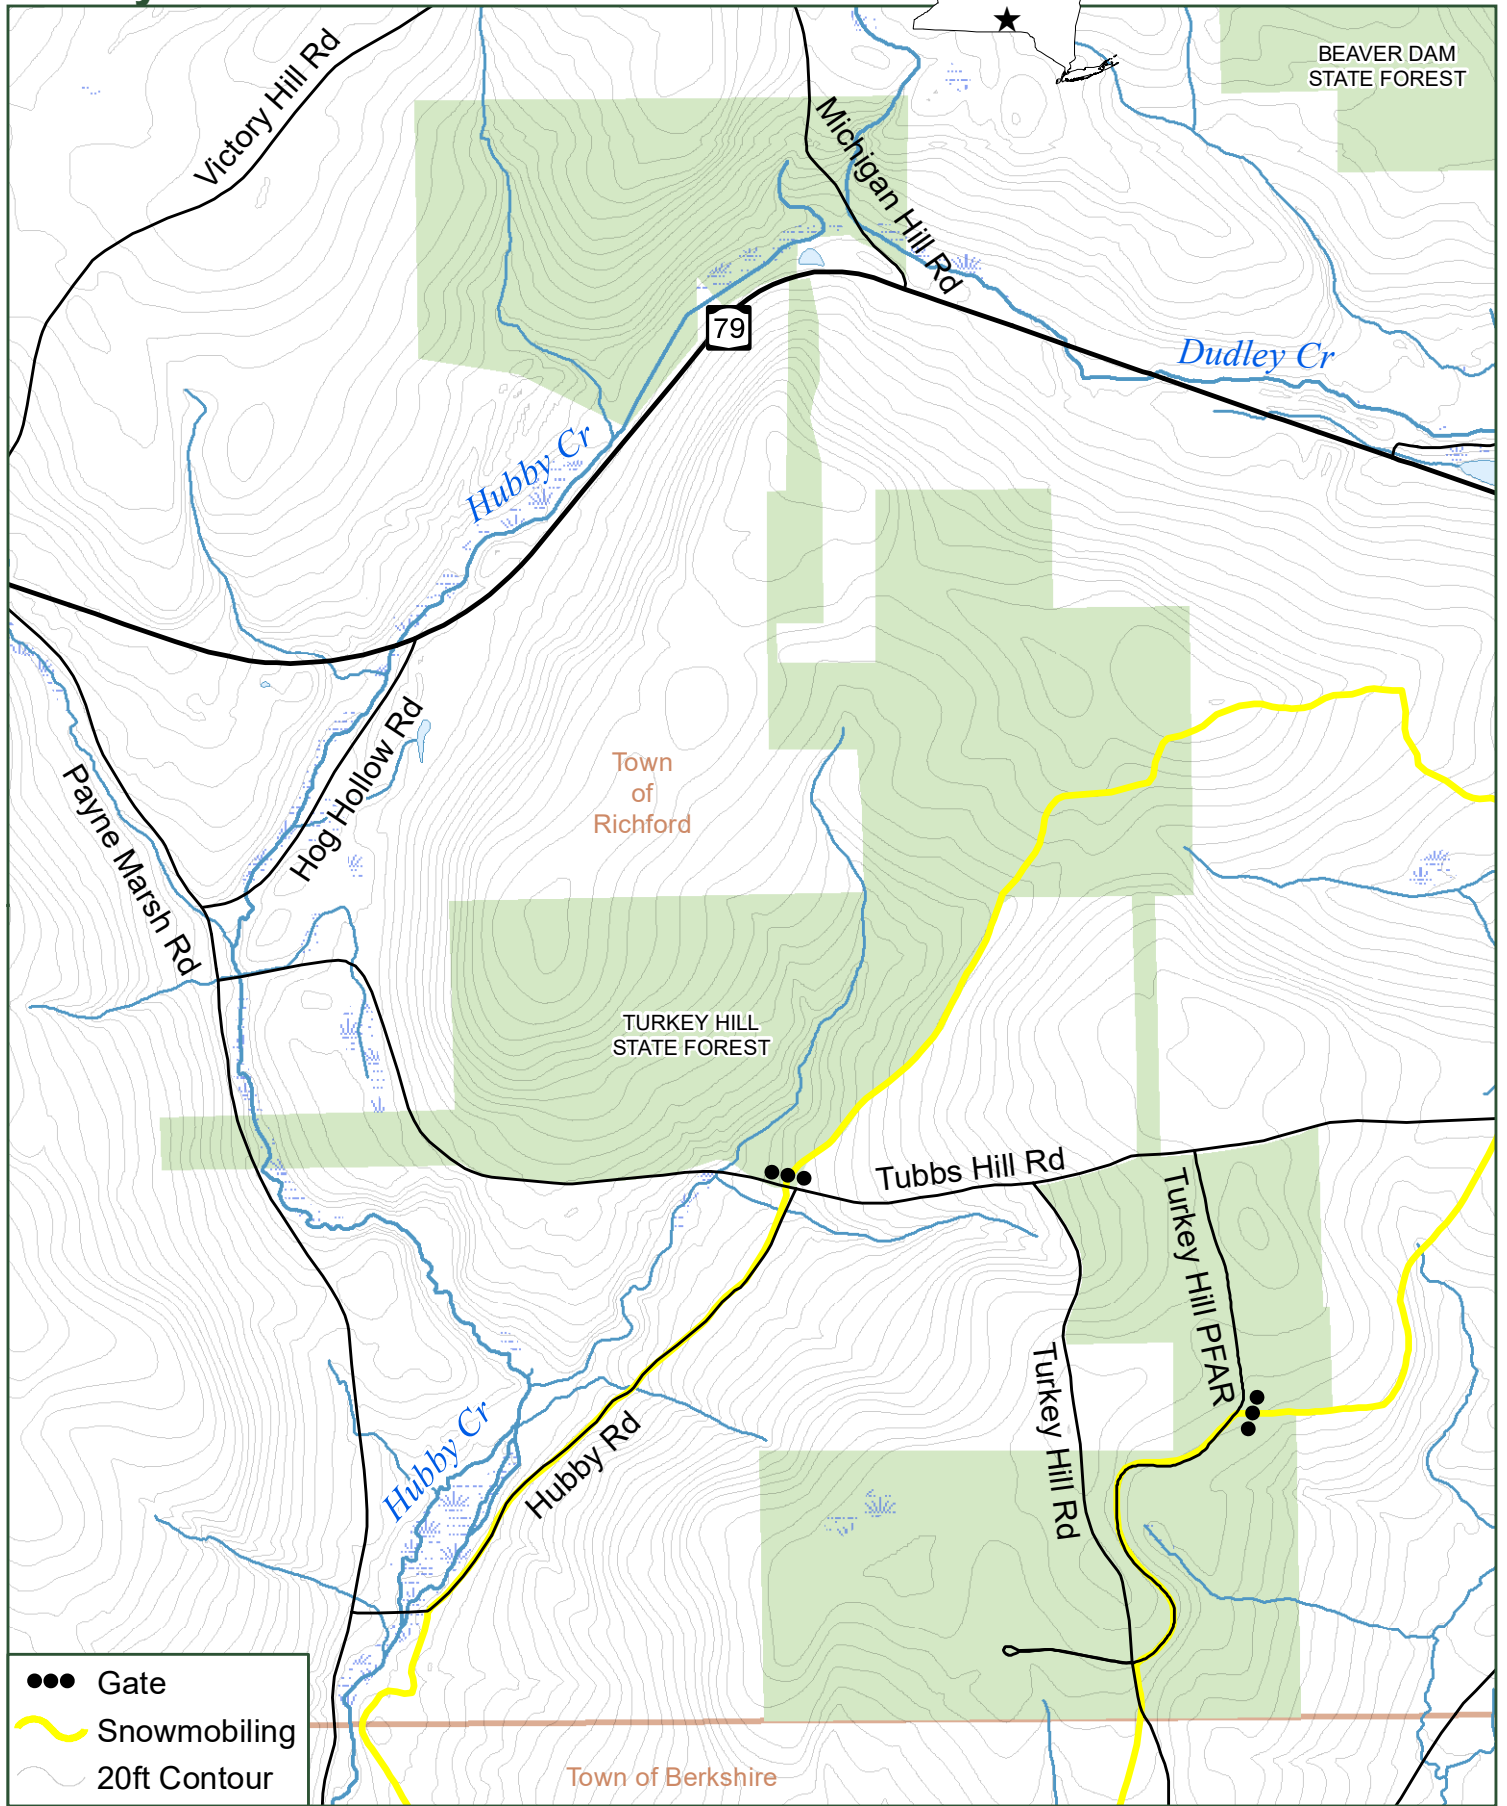

Turkey Hill State Forest

- Gate
- Snowmobiling
- 20ft Contour