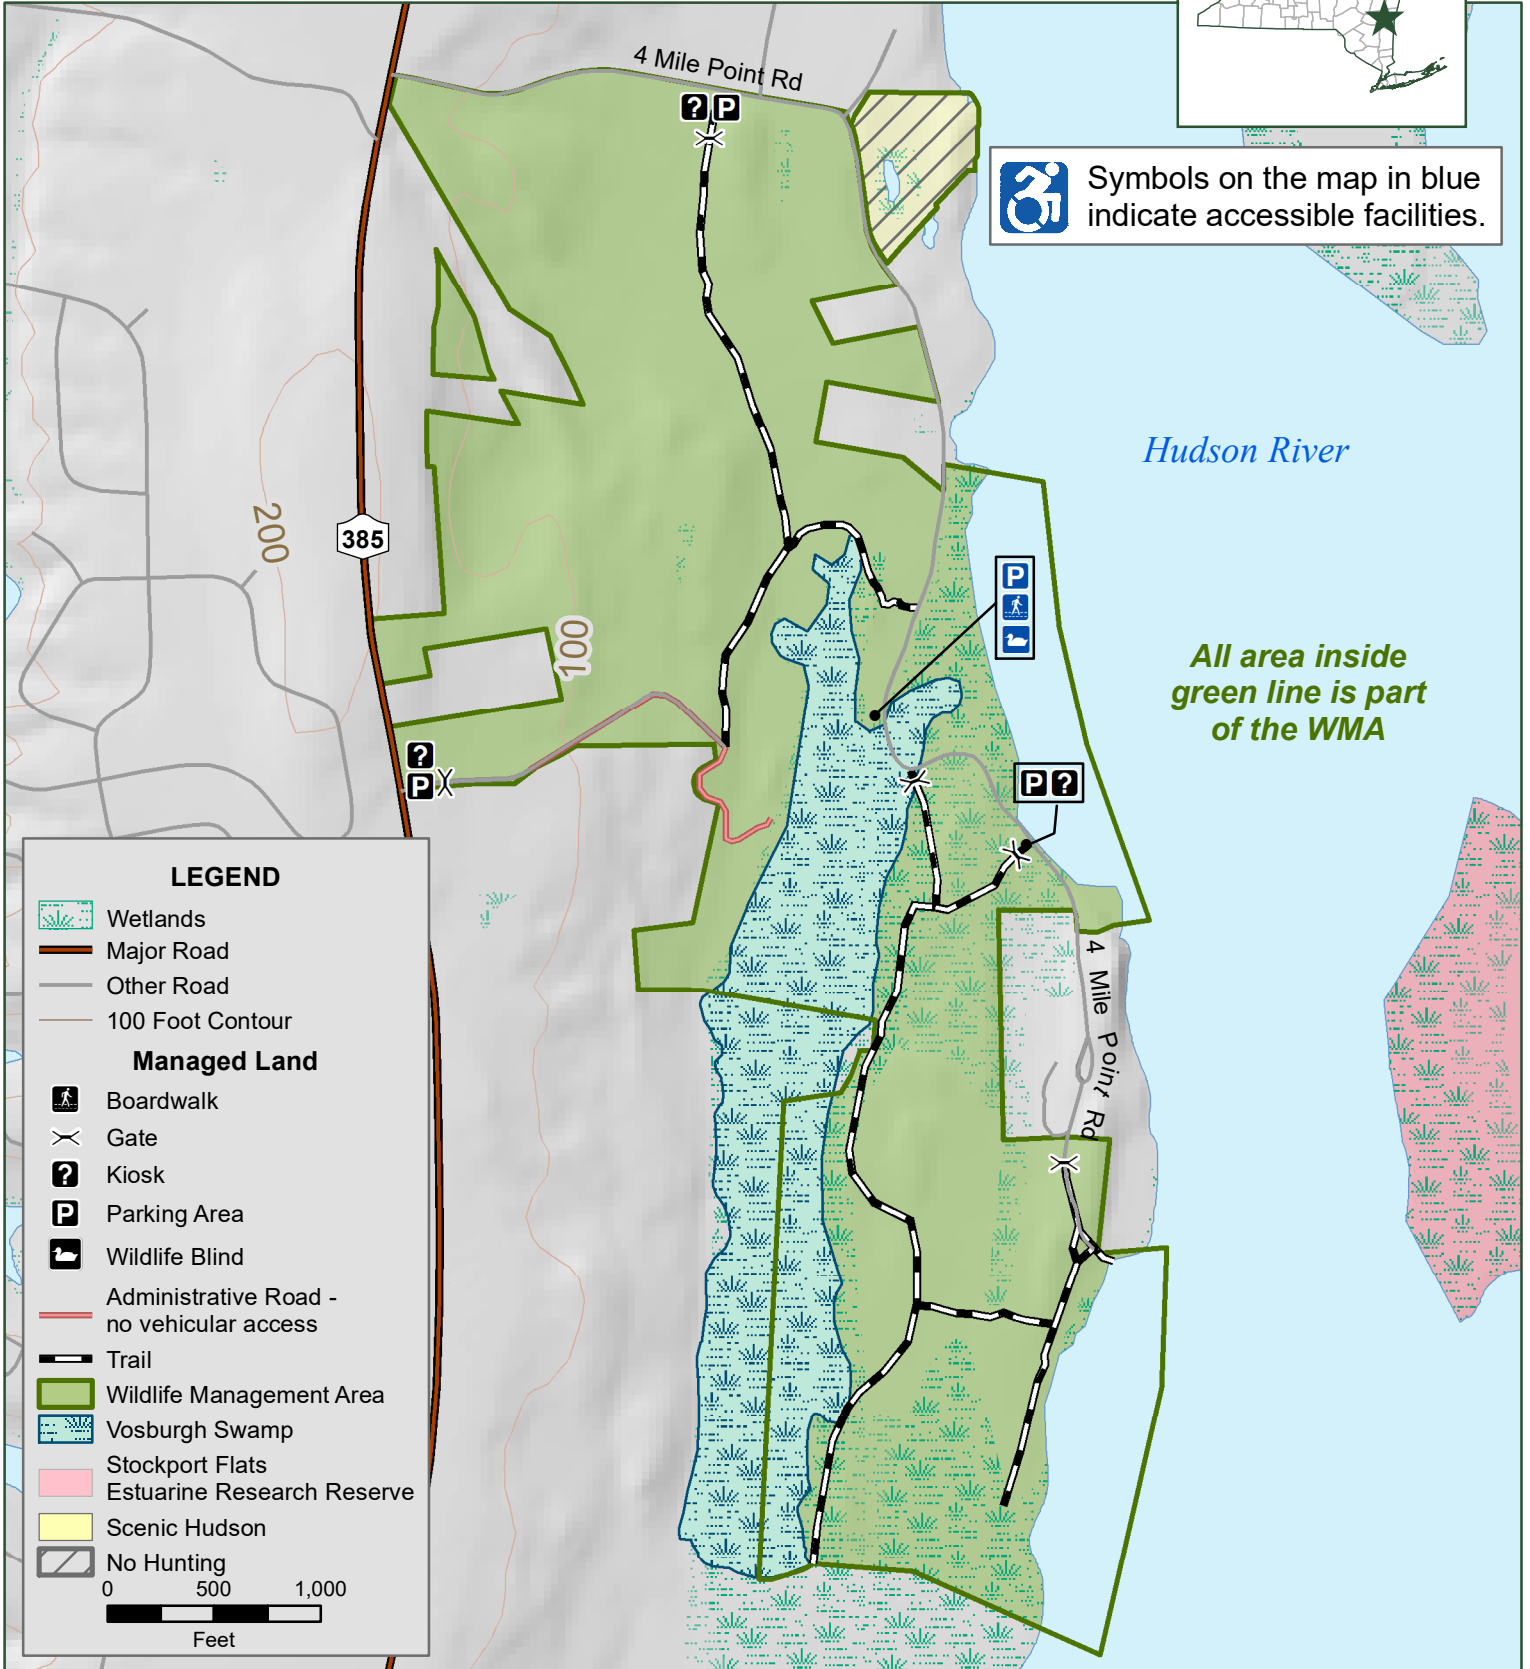

VOSBURGH SWAMP

Wildlife Management Area

 Symbols on the map in blue indicate accessible facilities.

Department of
Environmental
Conservation

Coxsackie and Athens, Greene Co.