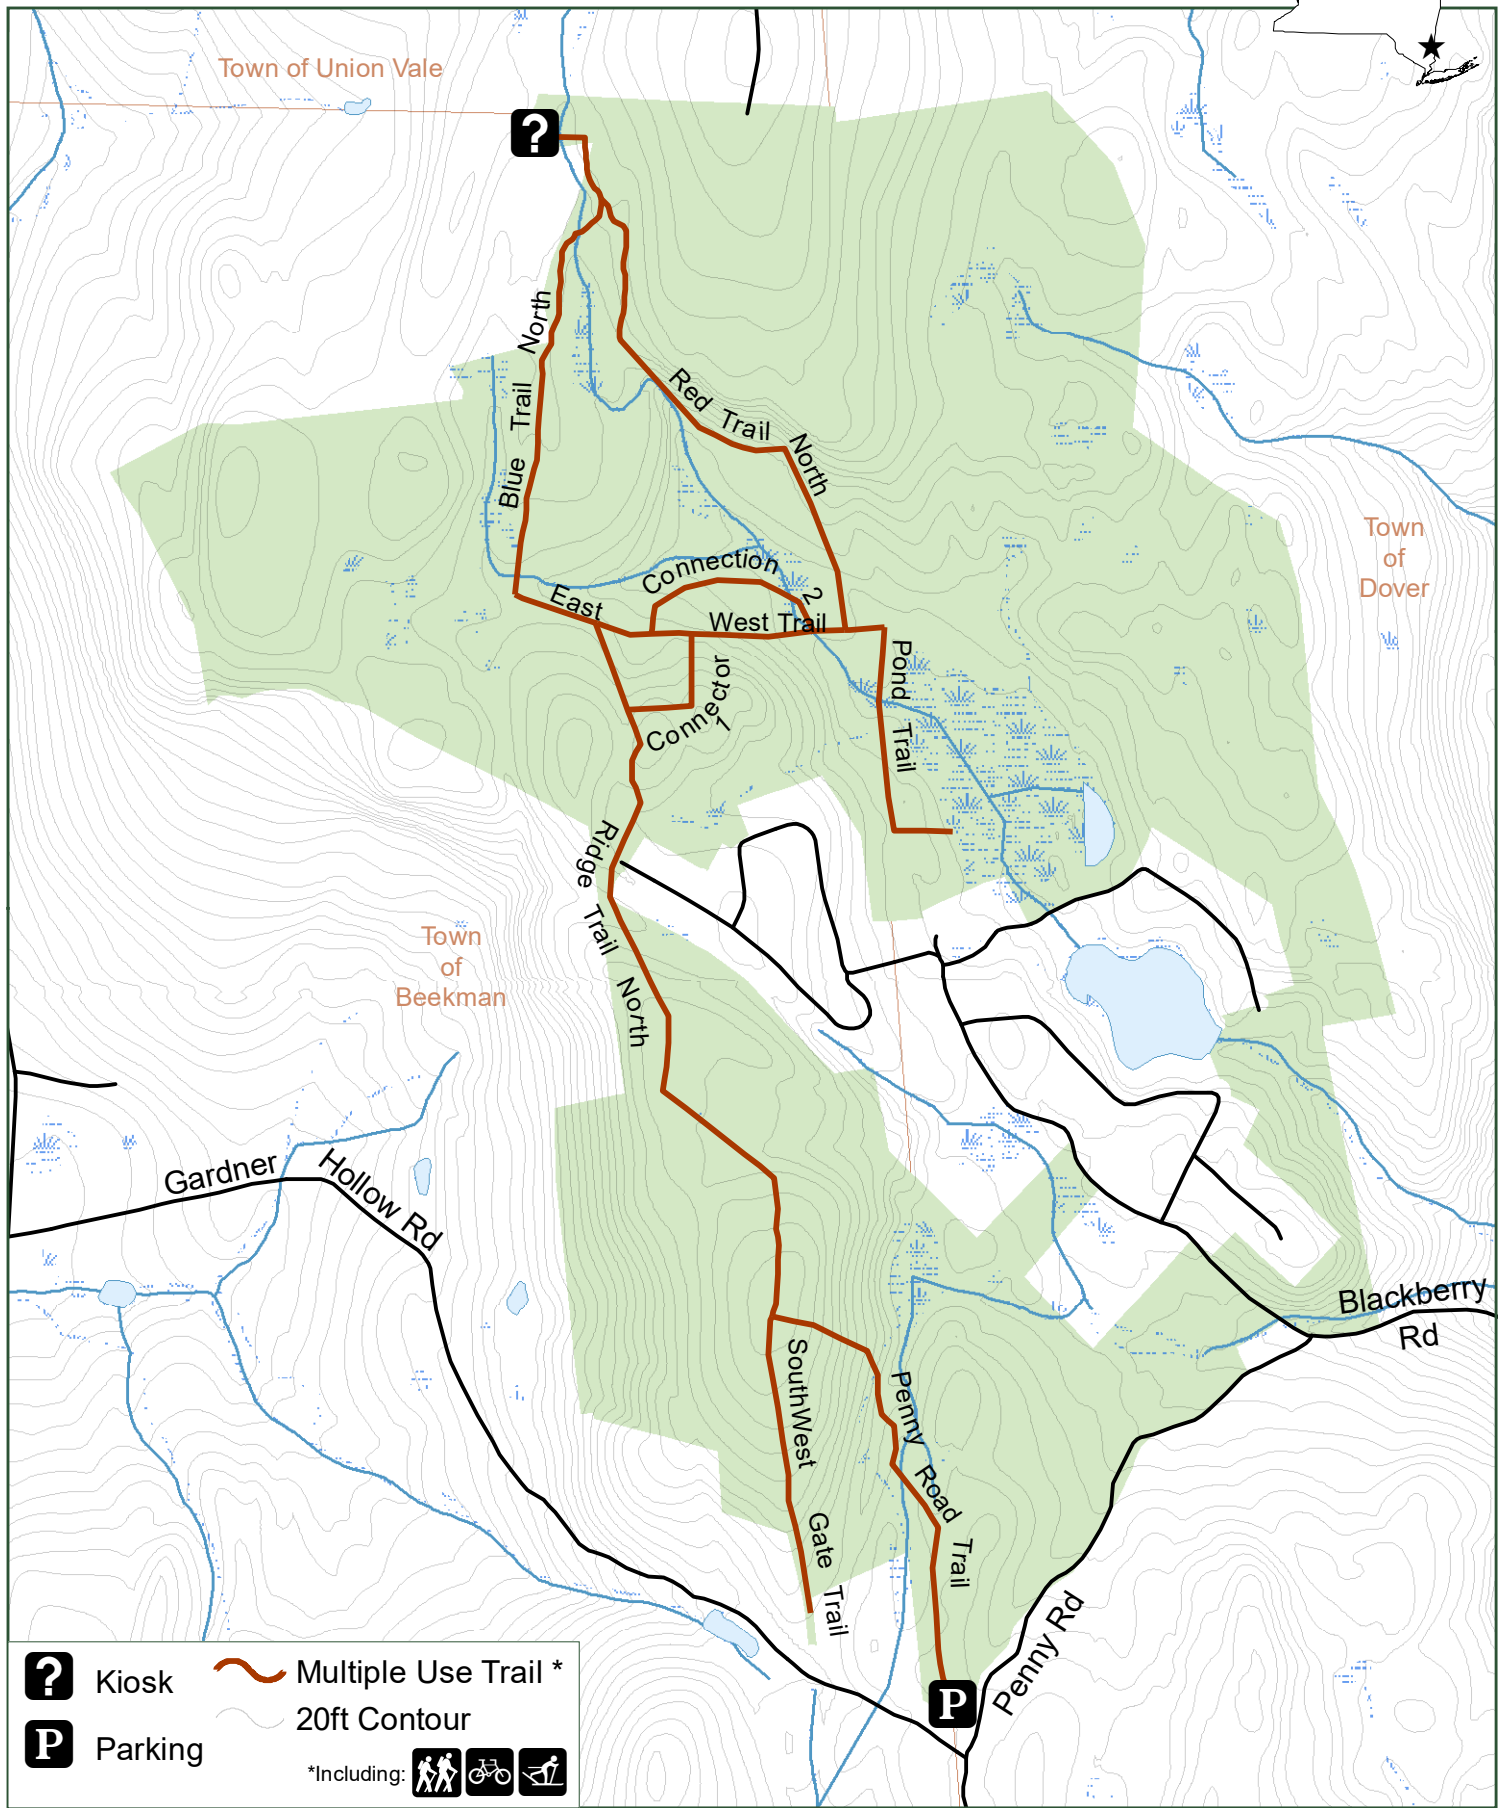

West Mountain State Forest

? Kiosk

— Multiple Use Trail *

P Parking

— 20ft Contour

 *Including:

**Department of
Environmental
Conservation**

Dutchess County